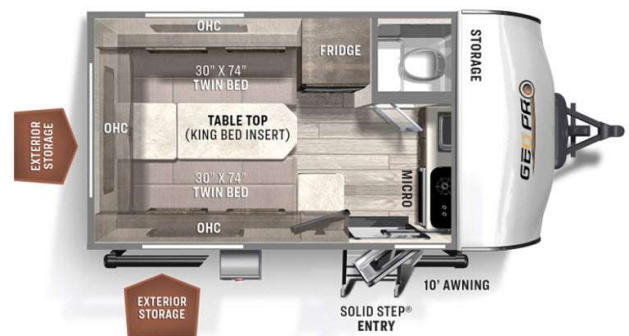

SPECIAL UNIT

\$28,995.00

Originally \$45,778

\$92 Weekly

2024 FOREST RIVER ROCKWOOD GEO PRO 15TB

SPECIFICATIONS

Year	2024
Manufacturer	FOREST RIVER
Brand	ROCKWOOD GEO PRO
Model	15TB
Type	Travel Trailer
Status	New
Stock #	15TB2024
Financing Available	✓
Warranty Available	✓
Suspension	N/A
Leveling	N/A
Exterior Length	15.8 ft.
Dry Weight	2846 lbs.
Sleeping Capacity	2 person(s)
Interior Colour	N/A
Exterior Colour	N/A
Slideouts	N/A

G15TB

Disclaimer: Product information, pricing and photos are as accurate as possible and are subject to change without notice.

SELLING FEATURES

Looking for a camper that can be towed by anything? This is the Rockwood Geo Pro 15TB. Some features include power 10' awning, ladder, two 20 pound propane tanks, solar ready and lots more. Weighing just under 2900 pounds. This is perfect for anyone with a small SUV.

As you walk in under your...

OPTIONS & EQUIPMENT

Awning	Aluminum Wheels	Fridge with 2 doors	Heating	1 Air Conditioning Unit(s)	Aux Battery	Battery Charger
Battery Tray	AC/DC Converter	Solid Surface Counter Tops	Fully Furnished	Heated Tanks	Hide A Bed	
Inverter	Stabilizer Jacks	LPG Detector	Microwave	Convection Oven	Monitor Panel	
Power Air Vents	Power Bath Vents	Satellite Dish	Sky Light(s)	Smoke Detector	Solar Panel	
Spare with Carrier	1 Televisions	Plasma/LCD	Gas (dsi) Water Heater 6	Winterizing		