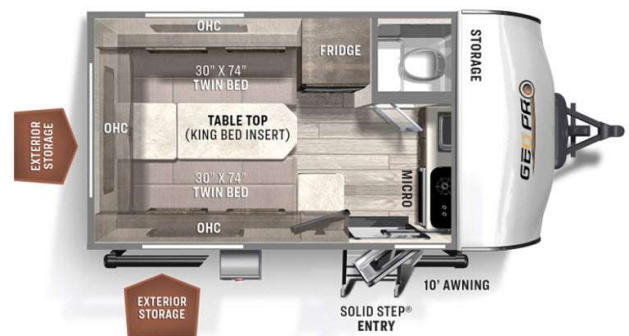

SPECIAL UNIT

\$32,695.00

Originally \$45,778

\$92 Weekly

2025 ROCKWOOD GEO PRO 15TB

SPECIFICATIONS

Year	2025
Manufacturer	ROCKWOOD
Brand	GEO PRO
Model	15TB
Type	Travel Trailer
Status	New
Stock #	15TB2024
Financing Available	✓
Warranty Available	✓
Suspension	N/A
Leveling	N/A
Exterior Length	15.8 ft.
Dry Weight	2846 lbs.
Sleeping Capacity	2 person(s)
Interior Colour	N/A
Exterior Colour	N/A
Slideouts	N/A

G15TB

Disclaimer: Product information, pricing and photos are as accurate as possible and are subject to change without notice.

SELLING FEATURES

Looking for a camper that can be towed by anything? This is the Rockwood Geo Pro 15TB. Some features include power 10' awning, ladder, two 20 pound propane tanks, solar ready and lots more. Weighing just under 2900 pounds. This is perfect for anyone with a small SUV.

As you walk in under your...

OPTIONS & EQUIPMENT

Awning	Aluminum Wheels	Fridge with 2 doors	Heating	1 Air Conditioning Unit(s)	Aux Battery	Battery Charger
Battery Tray	AC/DC Converter	Solid Surface Counter Tops	Fully Furnished	Heated Tanks	Hide A Bed	
Inverter	Stabilizer Jacks	LPG Detector	Microwave	Convection Oven	Monitor Panel	
Power Air Vents	Power Bath Vents	Satellite Dish	Sky Light(s)	Smoke Detector	Solar Panel	
Spare with Carrier	1 Televisions	Plasma/LCD	Gas (dsi) Water Heater 6	Winterizing		