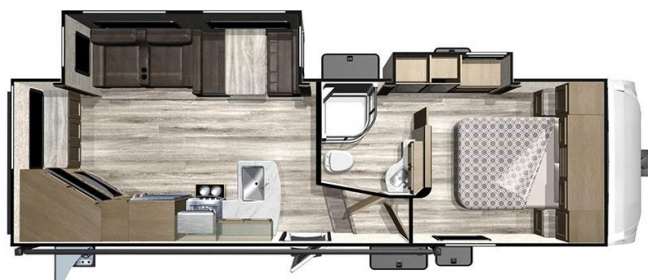

SPECIFICATIONS

Year	2019
Manufacturer	STARCRAFT
Brand	TELLURIDE
Model	251RES
Type	Fifth Wheel
Status	PreOwned
Stock #	22163
Financing Available	✘
Warranty Available	✘
Suspension	N/A
Leveling	N/A
Exterior Length	29.3 ft.
Dry Weight	7366 lbs.
Sleeping Capacity	2 person(s)
Interior Colour	Brown
Exterior Colour	Tan
Slideouts	2

Disclaimer: Product information, pricing and photos are as accurate as possible and are subject to change without notice.

SELLING FEATURES

Introducing the 2019 Telluride 251RES, from Starcraft. The Telluride 251RES will comfortably accommodate you. This fifth wheel sleeps up to 2 people. Inside the Telluride 251RES, you will find a four seat table and chairs dinette providing a comfortable dining experience, as well as a fireplace. ...

OPTIONS & EQUIPMENT

- ROOF LADDER
- SPARE TIRE
- TABLE AND CHAIRS DINETTE
- THEATER SEAT SOFA
- FIREPLACE
- EXTERIOR KITCHEN
- POWER AWNING
- QUEEN BED
- MICROWAVE
- OVEN
- 3-BURNER STOVE TOP

Powered by focusRV