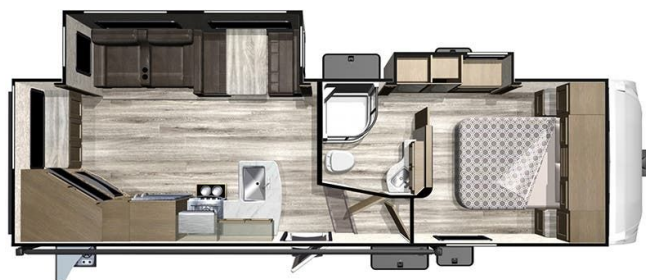

Originally ~~\$37,900.00~~

\$199 Bi-Weekly

SPECIFICATIONS

Year	2019
Manufacturer	STARCRAFT
Brand	TELLURIDE
Model	251RES
Type	Fifth Wheel
Status	PreOwned
Stock #	22163
Financing Available	✘
Warranty Available	✘
Suspension	N/A
Leveling	N/A
Exterior Length	29.3 ft.
Dry Weight	7366 lbs.
Sleeping Capacity	2 person(s)
Interior Colour	Brown
Exterior Colour	Tan
Slideouts	2

Disclaimer: Product information, pricing and photos are as accurate as possible and are subject to change without notice.

SELLING FEATURES

Introducing the 2019 Telluride 251RES, from Starcraft. The Telluride 251RES will comfortably accommodate you. This fifth wheel sleeps up to 2 people. Inside the Telluride 251RES, you will find a four seat table and chairs dinette providing a comfortable dining experience, as well as a fireplace. ...

OPTIONS & EQUIPMENT

- ROOF LADDER
- SPARE TIRE
- TABLE AND CHAIRS DINETTE
- THEATER SEAT SOFA
- FIREPLACE
- EXTERIOR KITCHEN
- POWER AWNING
- QUEEN BED
- MICROWAVE
- OVEN
- 3-BURNER STOVE TOP

Powered by focusRV