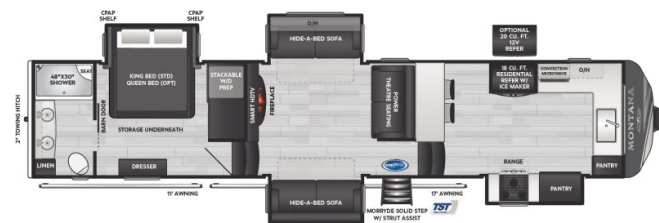

#### SPECIFICATIONS

Year	2024
Manufacturer	KEYSTONE
Brand	MONTANA
Model	3795FK
Type	Fifth Wheel
Status	New
Stock #	22153
Financing Available	✘
Warranty Available	✘
Suspension	N/A
Leveling	N/A
Exterior Length	39.9 ft.
Dry Weight	13640 lbs.
Sleeping Capacity	6 person(s)
Interior Colour	Woodcliff
Exterior Colour	Mystic White
Slideouts	4