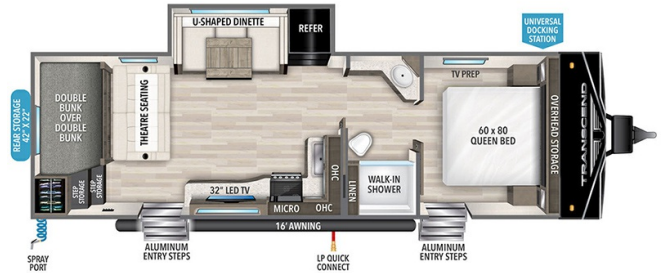

2024 GRAND DESIGN TRANSCEND 265BH

MSRP \$58,980.00

\$218 Bi-Weekly

\$0 down @ 7.99% APR for 60/240 months

(\$21,336 C.O.B.) O.A.C.

Woody's Price \$53,980.00

SPECIFICATIONS

Year	2024
Manufacturer	GRAND DESIGN
Brand	TRANSCEND
Model	265BH
Type	Travel Trailer
Status	New
Stock #	49100
Financing Available	✓
Warranty Available	Manufacturer
Suspension	N/A
Leveling	N/A
Exterior Length	32.8 ft.
Dry Weight	6327 lbs.
Sleeping Capacity	10 person(s)
Interior Colour	LUNA
Exterior Colour	Aluminum
Slideouts	1

Disclaimer: Product information, pricing and photos are as accurate as possible and are subject to change without notice.

SELLING FEATURES

Specifications and Features:

- Length (ft): 32'9"
- Width (ft): 8'0"
- Height (ft): 11'0"
- Interior Height (ft): 6'6"
- GVWR (lbs): 7995
- Dry Weight (lbs): 6327
- Payload Capacity (lbs): 1545
- Hitch Weight (lbs): 658
- Number Of Fresh Water Holding Tanks: 1
- Total Fresh Water Tank Capacit...