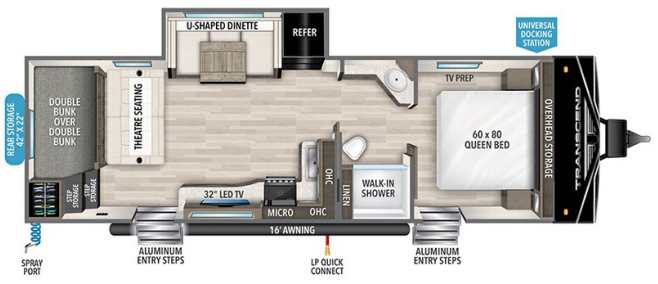

## 2024 GRAND DESIGN TRANSCEND 265BH

### SPECIFICATIONS

Year	2024
Manufacturer	GRAND DESIGN
Brand	TRANSCEND
Model	265BH
Type	Travel Trailer
Status	New
Stock #	49100
Financing Available	✓
Warranty Available	Manufacturer
Suspension	N/A
Leveling	N/A
Exterior Length	32.8 ft.
Dry Weight	6327 lbs.
Sleeping Capacity	10 person(s)
Interior Colour	LUNA
Exterior Colour	Aluminum
Slideouts	1

### SELLING FEATURES

Specifications and Features:

- Length (ft): 32'9"
- Width (ft): 8'0"
- Height (ft): 11'0"
- Interior Height (ft): 6'6"
- GVWR (lbs): 7995
- Dry Weight (lbs): 6327
- Payload Capacity (lbs): 1545
- Hitch Weight (lbs): 658
- Number Of Fresh Water Holding Tanks: 1
- Total Fresh Water Tank Capacit...