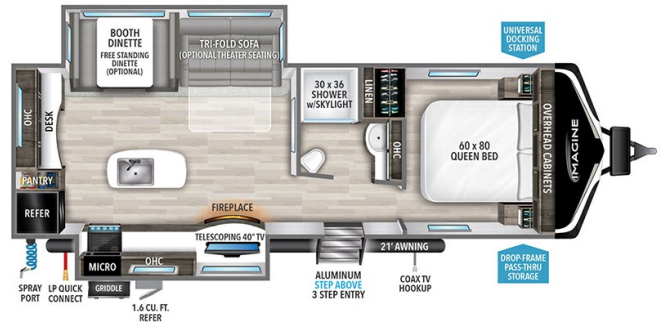

## 2024 GRAND DESIGN IMAGINE 2670MK

MSRP \$78,980.00

\$275 Bi-Weekly

\$0 down @ 7.99% APR for 60/240 months

(\$26,870 C.O.B.) O.A.C.

Woody's Price \$67,980.00

### SPECIFICATIONS

Year	2024
Manufacturer	GRAND DESIGN
Brand	IMAGINE
Model	2670MK
Type	Travel Trailer
Status	New
Stock #	49099
Financing Available	✓
Warranty Available	Manufacturer
Suspension	N/A
Leveling	N/A
Exterior Length	32.3 ft.
Dry Weight	6845 lbs.
Sleeping Capacity	6 person(s)
Interior Colour	HEARTHSTONE
Exterior Colour	Fiberglass
Slideouts	2

### SELLING FEATURES

Specifications and Features:

- Length (ft): 32'3"
- Width (ft): 8'0"
- Height (ft): 11'2"
- Interior Height (ft): 6'9"
- GVWR (lbs): 8495
- Dry Weight (lbs): 6845
- Payload Capacity (lbs): 1650
- Hitch Weight (lbs): 690
- Number Of Fresh Water Holding Tanks: 1
- Total Fresh Water Tank Capacit...