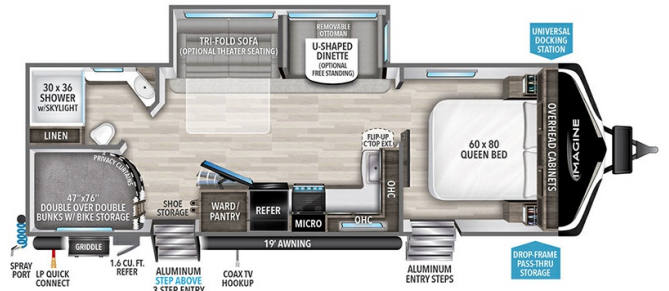

MSRP \$73,980.00

\$259 Bi-Weekly

\$0 down @ 7.99% APR for 60/240 months

(\$25,289 C.O.B.) O.A.C.

Woody's Price \$63,980.00

2024 GRAND DESIGN IMAGINE 2800BH

SPECIFICATIONS

Year	2024
Manufacturer	GRAND DESIGN
Brand	IMAGINE
Model	2800BH
Type	Travel Trailer
Status	New
Stock #	49098
Financing Available	✓
Warranty Available	Manufacturer
Suspension	N/A
Leveling	N/A
Exterior Length	32.0 ft.
Dry Weight	6386 lbs.
Sleeping Capacity	10 person(s)
Interior Colour	HEARTHSTONE
Exterior Colour	Fiberglass
Slideouts	1

Disclaimer: Product information, pricing and photos are as accurate as possible and are subject to change without notice.

SELLING FEATURES

Specifications and Features:

- Length (ft): 32'0"
- Width (ft): 8'0"
- Height (ft): 11'2"
- Interior Height (ft): 6'9"
- GVWR (lbs): 8495
- Dry Weight (lbs): 6386
- Payload Capacity (lbs): 2109
- Hitch Weight (lbs): 604
- Number Of Fresh Water Holding Tanks: 1
- Total Fresh Water Tank Capacit...