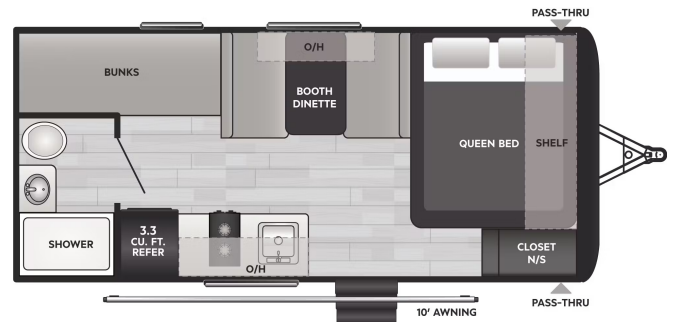

### SPECIFICATIONS

Year	2024
Manufacturer	KEYSTONE
Brand	HIDEOUT
Model	175BH
Type	Travel Trailer
Status	New
Stock #	RW245248
Financing Available	✓
Warranty Available	✓
Suspension	N/A
Leveling	N/A
Exterior Length	20.0 ft.
Dry Weight	3020 lbs.
Sleeping Capacity	6 person(s)
Interior Colour	N/A
Exterior Colour	Aluminum
Slideouts	N/A