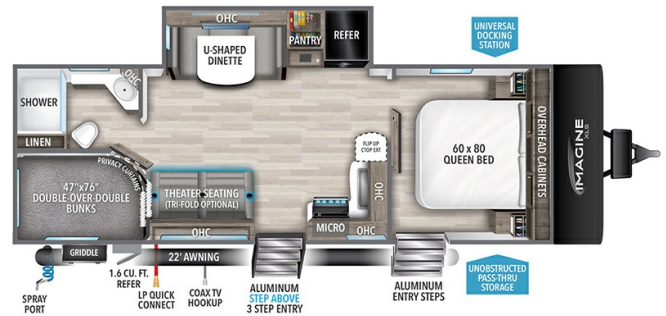

MSRP \$67,980.00

\$235 Bi-Weekly

\$0 down @ 7.99% APR for 60/240 months

(\$22,917 C.O.B.) O.A.C.

Woody's Price \$57,980.00

SPECIFICATIONS

Year	2024
Manufacturer	GRAND DESIGN
Brand	IMAGINE XLS
Model	25DBE
Type	Travel Trailer
Status	New
Stock #	49094
Financing Available	✓
Warranty Available	Manufacturer
Suspension	N/A
Leveling	N/A
Exterior Length	29.8 ft.
Dry Weight	6198 lbs.
Sleeping Capacity	10 person(s)
Interior Colour	N/A
Exterior Colour	Fiberglass
Slideouts	1

Disclaimer: Product information, pricing and photos are as accurate as possible and are subject to change without notice.

SELLING FEATURES

Specifications and Features:

- Length (ft): 29'9"
- Width (ft): 8'0"
- Height (ft): 10'10"
- Interior Height (ft): 6'6"
- GVWR (lbs): 7395
- Dry Weight (lbs): 6198
- Hitch Weight (lbs): 631
- Number Of Fresh Water Holding Tanks: 1
- Total Fresh Water Tank Capacity (gal): 37
- Number Of Gray W...