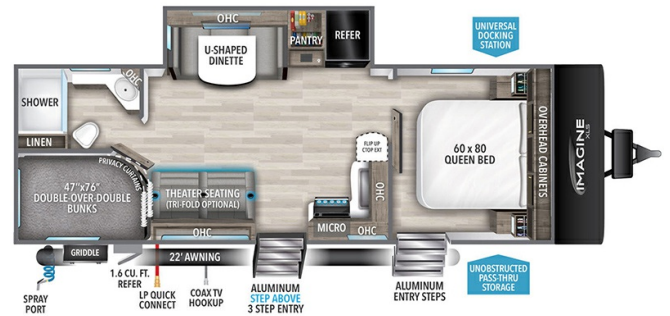

MSRP \$67,980.00

\$235 Bi-Weekly

\$0 down @ 7.99% APR for 60/240 months

(\$22,917 C.O.B.) O.A.C.

Woody's Price \$57,980.00

SPECIFICATIONS

Year	2024
Manufacturer	GRAND DESIGN
Brand	IMAGINE XLS
Model	25DBE
Type	Travel Trailer
Status	New
Stock #	49094
Financing Available	✓
Warranty Available	Manufacturer
Suspension	N/A
Leveling	N/A
Exterior Length	29.8 ft.
Dry Weight	6198 lbs.
Sleeping Capacity	10 person(s)
Interior Colour	N/A
Exterior Colour	Fiberglass
Slideouts	1

Disclaimer: Product information, pricing and photos are as accurate as possible and are subject to change without notice.

SELLING FEATURES

Specifications and Features:

- Length (ft): 29'9"
- Width (ft): 8'0"
- Height (ft): 10'10"
- Interior Height (ft): 6'6"
- GVWR (lbs): 7395
- Dry Weight (lbs): 6198
- Hitch Weight (lbs): 631
- Number Of Fresh Water Holding Tanks: 1
- Total Fresh Water Tank Capacity (gal): 37
- Number Of Gray W...