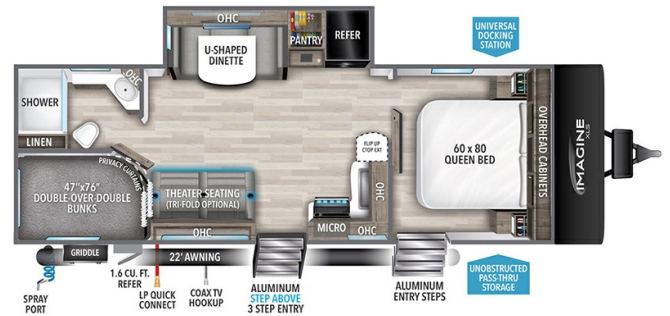

## 2024 GRAND DESIGN IMAGINE XLS 25DBE

MSRP \$67,980.00

\$235 Bi-Weekly

\$0 down @ 7.99% APR for 60/240 months

(\$22,917 C.O.B.) O.A.C.

Woody's Price \$57,980.00

### SPECIFICATIONS

Year	2024
Manufacturer	GRAND DESIGN
Brand	IMAGINE XLS
Model	25DBE
Type	Travel Trailer
Status	New
Stock #	49092
Financing Available	✓
Warranty Available	Manufacturer
Suspension	N/A
Leveling	N/A
Exterior Length	29.8 ft.
Dry Weight	6198 lbs.
Sleeping Capacity	10 person(s)
Interior Colour	HEARTHSTONE
Exterior Colour	Fiberglass
Slideouts	1

### SELLING FEATURES

Specifications and Features:

- Length (ft): 29'9"
- Width (ft): 8'0"
- Height (ft): 10'10"
- Interior Height (ft): 6'6"
- GVWR (lbs): 7395
- Dry Weight (lbs): 6198
- Hitch Weight (lbs): 631
- Number Of Fresh Water Holding Tanks: 1
- Total Fresh Water Tank Capacity (gal): 37
- Number Of Gray W...