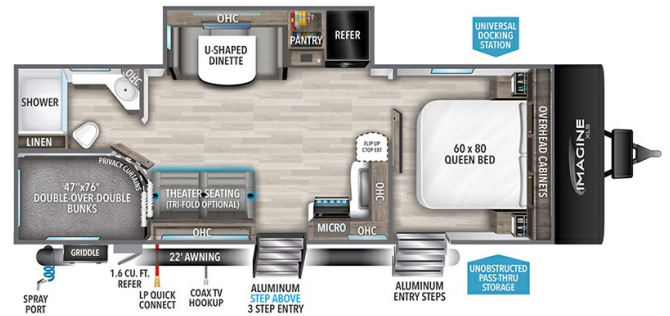

MSRP \$67,980.00

\$235 Bi-Weekly

\$0 down @ 7.99% APR for 60/240 months

(\$22,917 C.O.B.) O.A.C.

Woody's Price \$57,980.00

SPECIFICATIONS

| | |
|---------------------|----------------|
| Year | 2024 |
| Manufacturer | GRAND DESIGN |
| Brand | IMAGINE XLS |
| Model | 25DBE |
| Type | Travel Trailer |
| Status | New |
| Stock # | 49092 |
| Financing Available | ✓ |
| Warranty Available | Manufacturer |
| Suspension | N/A |
| Leveling | N/A |
| Exterior Length | 29.8 ft. |
| Dry Weight | 6198 lbs. |
| Sleeping Capacity | 10 person(s) |
| Interior Colour | HEARTHSTONE |
| Exterior Colour | Fiberglass |
| Slideouts | 1 |

Disclaimer: Product information, pricing and photos are as accurate as possible and are subject to change without notice.

SELLING FEATURES

Specifications and Features:

- Length (ft): 29'9"
- Width (ft): 8'0"
- Height (ft): 10'10"
- Interior Height (ft): 6'6"
- GVWR (lbs): 7395
- Dry Weight (lbs): 6198
- Hitch Weight (lbs): 631
- Number Of Fresh Water Holding Tanks: 1
- Total Fresh Water Tank Capacity (gal): 37
- Number Of Gray W...