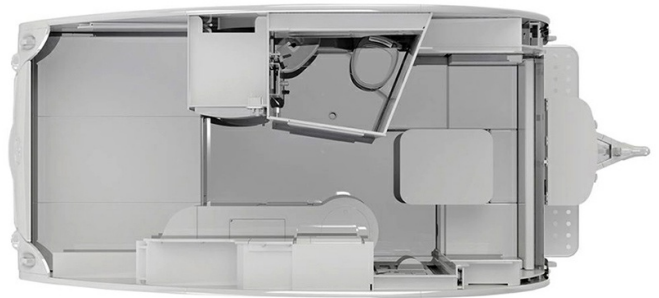

BILL THOMAS CAMPER SALES

onlinesales@btcamper.com 1-636-327-5900
101 Thomas RV Way, Wentzville, MO 63385
Local 1-636-327-5900 | <https://www.btcamper.com>

2024 NUCAMP TAB 400 T@B 400

\$45,227.00

Originally \$53,130.00

SPECIFICATIONS

Year	2024
Manufacturer	NUCAMP
Brand	TAB 400
Model	T@B 400
Type	Teardrop Trailer
Status	New
Stock #	12611
Financing Available	✓
Warranty Available	✓
Suspension	N/A
Leveling	N/A
Exterior Length	18.3 ft.
Dry Weight	2911 lbs.
Sleeping Capacity	4 person(s)
Interior Colour	N/A
Exterior Colour	Fiberglass
Slideouts	N/A

Disclaimer: Product information, pricing and photos are as accurate as possible and are subject to change without notice.

SELLING FEATURES

Specifications and Features:

- Length (ft): 18'3"
- Width (ft): 7'8"
- Height (ft): 8'11"
- Interior Height (ft): 6'7"
- Dry Weight (lbs): 2911
- Hitch Weight (lbs): 399
- Number Of Fresh Water Holding Tanks: 1
- Total Fresh Water Tank Capacity (gal): 25
- Number Of Gray Water Holding Tanks: ...

OPTIONS & EQUIPMENT

- BASE COLOR - SILVER
- ROOF/HATCH COLOR - SILVER
- EXTERIOR TRIM - JET BLACK
- GRAPHIC STYLE/COLOR - FRONTIER
- CONVENIENCE PKG - STANDARD
- BLACK CANYON UPGRADE
- MICROWAVE
- RVIA
- FREIGHT