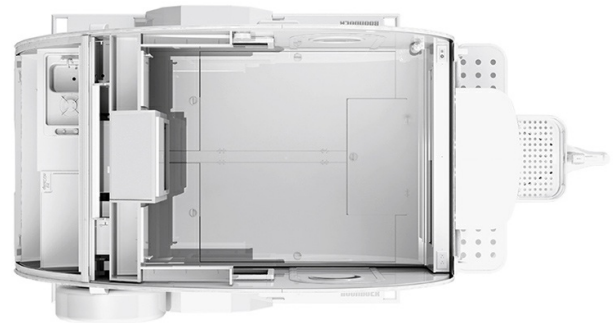

### SPECIFICATIONS

Year	2024
Manufacturer	NUCAMP
Brand	TAG
Model	T@G
Type	Teardrop Trailer
Status	New
Stock #	12610
Financing Available	✓
Warranty Available	✓
Suspension	N/A
Leveling	N/A
Exterior Length	13.6 ft.
Dry Weight	1427 lbs.
Sleeping Capacity	2 person(s)
Interior Colour	N/A
Exterior Colour	Fiberglass
Slideouts	N/A

### SELLING FEATURES

Specifications and Features:

- Length (ft): 13'7"
- Width (ft): 6'10"
- Height (ft): 6'9"
- Dry Weight (lbs): 1427
- Hitch Weight (lbs): 172
- Number Of Fresh Water Holding Tanks: 1
- Total Fresh Water Tank Capacity (gal): 25
- Number Of Propane Tanks: 1
- Total Propane Tank Capacity (gal): 4...