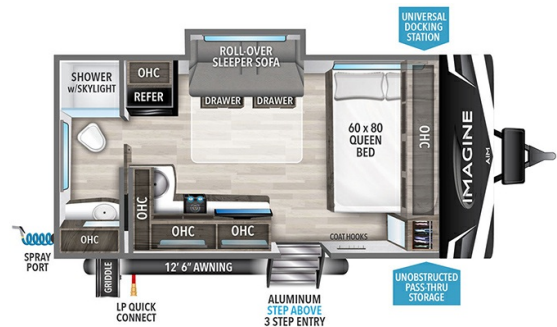

### SPECIFICATIONS

Year	2024
Manufacturer	GRAND DESIGN
Brand	IMAGINE AIM
Model	16ML
Type	Travel Trailer
Status	New
Stock #	49091
Financing Available	✓
Warranty Available	Manufacturer
Suspension	N/A
Leveling	N/A
Exterior Length	20.0 ft.
Dry Weight	3768 lbs.
Sleeping Capacity	4 person(s)
Interior Colour	HEARTHSTONE
Exterior Colour	Fiberglass
Slideouts	1

### SELLING FEATURES

Specifications and Features:

- Length (ft): 20'0"
- Width (ft): 8'0"
- Height (ft): 10'11"
- Interior Height (ft): 6'6"
- GVWR (lbs): 4795
- Dry Weight (lbs): 3768
- Hitch Weight (lbs): 412
- Number Of Fresh Water Holding Tanks: 1
- Total Fresh Water Tank Capacity (gal): 37
- Number Of Gray W...