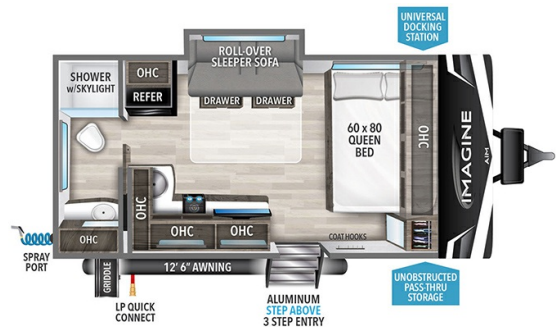

MSRP \$53,980.00

\$190 Bi-Weekly

\$0 down @ 7.99% APR for 60/240 months

(\$18,569 C.O.B.) O.A.C.

Woody's Price \$46,980.00

SPECIFICATIONS

Year	2024
Manufacturer	GRAND DESIGN
Brand	IMAGINE AIM
Model	16ML
Type	Travel Trailer
Status	New
Stock #	49091
Financing Available	✓
Warranty Available	Manufacturer
Suspension	N/A
Leveling	N/A
Exterior Length	20.0 ft.
Dry Weight	3768 lbs.
Sleeping Capacity	4 person(s)
Interior Colour	HEARTHSTONE
Exterior Colour	Fiberglass
Slideouts	1

Disclaimer: Product information, pricing and photos are as accurate as possible and are subject to change without notice.

SELLING FEATURES

Specifications and Features:

- Length (ft): 20'0"
- Width (ft): 8'0"
- Height (ft): 10'11"
- Interior Height (ft): 6'6"
- GVWR (lbs): 4795
- Dry Weight (lbs): 3768
- Hitch Weight (lbs): 412
- Number Of Fresh Water Holding Tanks: 1
- Total Fresh Water Tank Capacity (gal): 37
- Number Of Gray W...