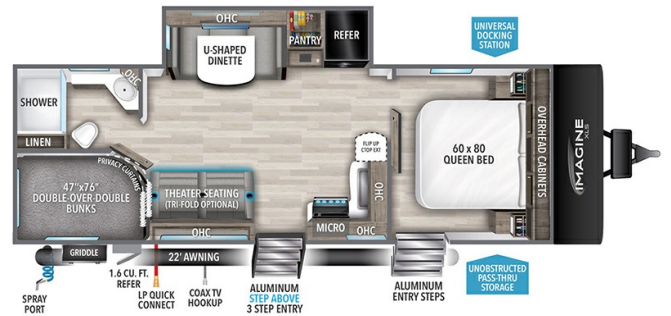

MSRP \$67,980.00

\$235 Bi-Weekly

\$0 down @ 7.99% APR for 60/240 months

(\$22,917 C.O.B.) O.A.C.

Woody's Price \$57,980.00

SPECIFICATIONS

Year	2024
Manufacturer	GRAND DESIGN
Brand	IMAGINE XLS
Model	25DBE
Type	Travel Trailer
Status	New
Stock #	49085
Financing Available	✓
Warranty Available	Manufacturer
Suspension	N/A
Leveling	N/A
Exterior Length	29.8 ft.
Dry Weight	6198 lbs.
Sleeping Capacity	10 person(s)
Interior Colour	HEARTHSTONE
Exterior Colour	Fiberglass
Slideouts	1

Disclaimer: Product information, pricing and photos are as accurate as possible and are subject to change without notice.

SELLING FEATURES

Specifications and Features:

- Length (ft): 29'9"
- Width (ft): 8'0"
- Height (ft): 10'10"
- Interior Height (ft): 6'6"
- GVWR (lbs): 7395
- Dry Weight (lbs): 6198
- Hitch Weight (lbs): 631
- Number Of Fresh Water Holding Tanks: 1
- Total Fresh Water Tank Capacity (gal): 37
- Number Of Gray W...