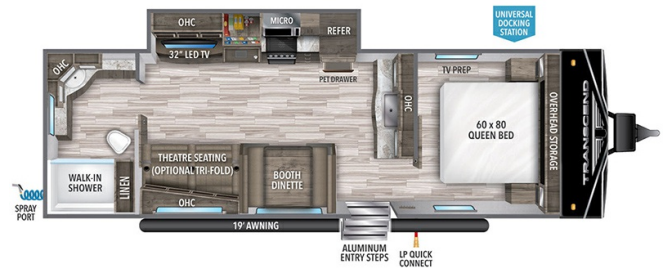

Woody's Price

2024 GRAND DESIGN TRANSCEND 260RB

SPECIFICATIONS

Year	2024
Manufacturer	GRAND DESIGN
Brand	TRANSCEND
Model	260RB
Type	Travel Trailer
Status	New
Stock #	49084
Financing Available	✓
Warranty Available	Manufacturer
Suspension	N/A
Leveling	N/A
Exterior Length	31.5 ft.
Dry Weight	6147 lbs.
Sleeping Capacity	6 person(s)
Interior Colour	LUNA
Exterior Colour	Aluminum
Slideouts	1

Disclaimer: Product information, pricing and photos are as accurate as possible and are subject to change without notice.

SELLING FEATURES

Specifications and Features:

- Length (ft): 31'6"
- Width (ft): 8'0"
- Height (ft): 11'0"
- Interior Height (ft): 6'6"
- GVWR (lbs): 7695
- Dry Weight (lbs): 6147
- Payload Capacity (lbs): 1548
- Hitch Weight (lbs): 627
- Number Of Fresh Water Holding Tanks: 1
- Total Fresh Water Tank Capacit...