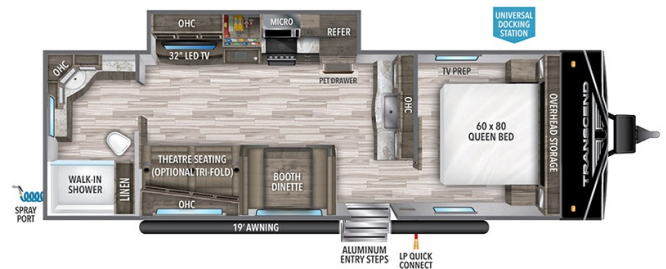

MSRP \$56,980.00

\$202 Bi-Weekly

\$0 down @ 7.99% APR for 60/240 months

(\$19,755 C.O.B.) O.A.C.

Woody's Price \$49,980.00

SPECIFICATIONS

Year	2024
Manufacturer	GRAND DESIGN
Brand	TRANSCEND
Model	260RB
Type	Travel Trailer
Status	New
Stock #	49084
Financing Available	✓
Warranty Available	Manufacturer
Suspension	N/A
Leveling	N/A
Exterior Length	31.5 ft.
Dry Weight	6147 lbs.
Sleeping Capacity	6 person(s)
Interior Colour	LUNA
Exterior Colour	Aluminum
Slideouts	1

Disclaimer: Product information, pricing and photos are as accurate as possible and are subject to change without notice.

SELLING FEATURES

Specifications and Features:

- Length (ft): 31'6"
- Width (ft): 8'0"
- Height (ft): 11'0"
- Interior Height (ft): 6'6"
- GVWR (lbs): 7695
- Dry Weight (lbs): 6147
- Payload Capacity (lbs): 1548
- Hitch Weight (lbs): 627
- Number Of Fresh Water Holding Tanks: 1
- Total Fresh Water Tank Capacit...