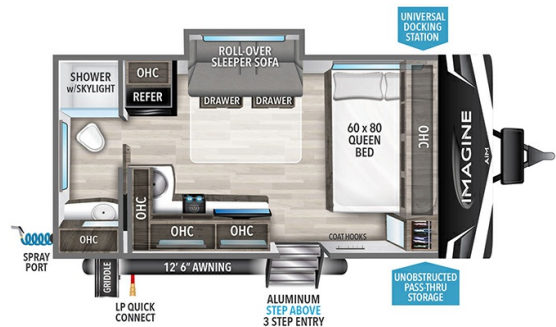

MSRP \$51,980.00

\$161 Bi-Weekly

\$0 down @ 7.99% APR for 60/240 months

(\$15,766 C.O.B.) O.A.C.

Woody's Price \$39,888.00

SPECIFICATIONS

Year	2024
Manufacturer	GRAND DESIGN
Brand	IMAGINE AIM
Model	16ML
Type	Travel Trailer
Status	New
Stock #	49083
Financing Available	✓
Warranty Available	Manufacturer
Suspension	N/A
Leveling	N/A
Exterior Length	20.0 ft.
Dry Weight	3768 lbs.
Sleeping Capacity	4 person(s)
Interior Colour	HEARTHSTONE
Exterior Colour	Fiberglass
Slideouts	1

Disclaimer: Product information, pricing and photos are as accurate as possible and are subject to change without notice.

SELLING FEATURES

Specifications and Features:

- Length (ft): 20'0"
- Width (ft): 8'0"
- Height (ft): 10'11"
- Interior Height (ft): 6'6"
- GVWR (lbs): 4795
- Dry Weight (lbs): 3768
- Hitch Weight (lbs): 412
- Number Of Fresh Water Holding Tanks: 1
- Total Fresh Water Tank Capacity (gal): 37
- Number Of Gray W...