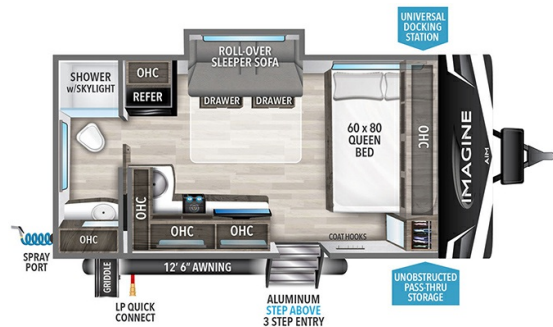

MSRP \$51,980.00

\$182 Bi-Weekly

\$0 down @ 7.99% APR for 60/240 months

(\$17,779 C.O.B.) O.A.C.

Woody's Price \$44,980.00

SPECIFICATIONS

Year	2024
Manufacturer	GRAND DESIGN
Brand	IMAGINE AIM
Model	16ML
Type	Travel Trailer
Status	New
Stock #	49083
Financing Available	✓
Warranty Available	Manufacturer
Suspension	N/A
Leveling	N/A
Exterior Length	20.0 ft.
Dry Weight	3768 lbs.
Sleeping Capacity	4 person(s)
Interior Colour	HEARTHSTONE
Exterior Colour	Fiberglass
Slideouts	1

Disclaimer: Product information, pricing and photos are as accurate as possible and are subject to change without notice.

SELLING FEATURES

Specifications and Features:

- Length (ft): 20'0"
- Width (ft): 8'0"
- Height (ft): 10'11"
- Interior Height (ft): 6'6"
- GVWR (lbs): 4795
- Dry Weight (lbs): 3768
- Hitch Weight (lbs): 412
- Number Of Fresh Water Holding Tanks: 1
- Total Fresh Water Tank Capacity (gal): 37
- Number Of Gray W...