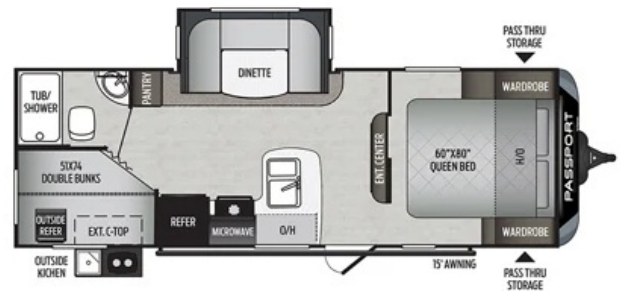

SPECIAL UNIT
\$28,990.00

Originally \$33,900

\$75 Weekly
2020 KEYSTONE PASSPORT 240BH
SPECIFICATIONS

Year	2020
Manufacturer	KEYSTONE
Brand	PASSPORT
Model	240BH
Type	Travel Trailer
Status	PreOwned
Stock #	23R052A
Financing Available	✓
Warranty Available	✓
Suspension	N/A
Leveling	N/A
Exterior Length	27.0 ft.
Dry Weight	4911 lbs.
Sleeping Capacity	N/A person(s)
Interior Colour	N/A
Exterior Colour	N/A
Slideouts	N/A