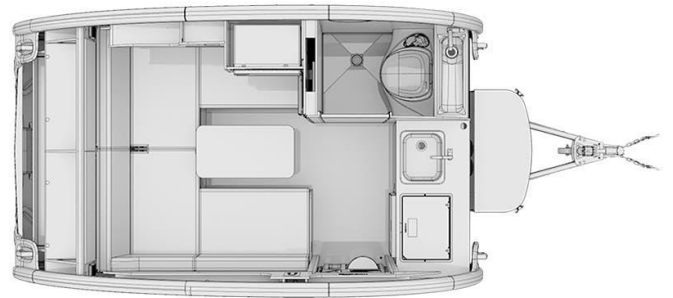

**SPECIAL UNIT**

**\$27,900.00**

Originally \$31,900

\$126 Bi-Weekly

**2021 nuCamp TAB 320 S**

**SPECIFICATIONS**

Year	2021
Manufacturer	nuCamp
Brand	TAB
Model	320 S
Type	Teardrop Trailer
Status	PreOwned
Stock #	003414
Financing Available	✓
Warranty Available	✓
Suspension	N/A
Leveling	N/A
Exterior Length	15.3 ft.
Dry Weight	1969 lbs.
Sleeping Capacity	2 person(s)
Interior Colour	N/A
Exterior Colour	Fibreglass
Slideouts	N/A

**Disclaimer:** Product information, pricing and photos are as accurate as possible and are subject to change without notice.

**SELLING FEATURES**

Preowned teardrop in great condition!

Features:

- Sleeps up to two- dinette table that converts to a bed
- Kitchen includes fridge/freezer, microwave, range and sink
- Furnace and A/C
- Bathroom with shower and toilet
- Spare tire, carrier, and cover
- Includes deep cycle marine battery and propane tank
- Dry weight of 1,969lbs