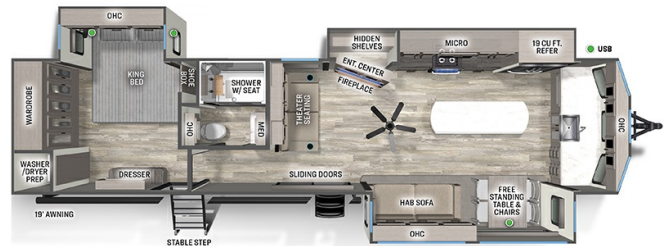

Originally \$109,895.00

2024 FOREST RIVER SANDPIPER 402FK

SPECIFICATIONS

Year	2024
Manufacturer	FOREST RIVER
Brand	SANDPIPER
Model	402FK
Type	Travel Trailer
Status	New
Stock #	48821
Suspension	N/A
Leveling	N/A
Exterior Length	40.3 ft.
Dry Weight	10884 lbs.
Sleeping Capacity	4 person(s)
Interior Colour	N/A
Exterior Colour	Fiberglass
Slideouts	3

Disclaimer: Product information, pricing and photos are as accurate as possible and are subject to change without notice.

SELLING FEATURES

Specifications and Features:

- Length (ft): 40'4"
- Width (ft): 8'0"
- Height (ft): 13'4"
- Interior Height (ft): 8'3"
- GVWR (lbs): 13380
- Dry Weight (lbs): 10884
- Payload Capacity (lbs): 2496
- Hitch Weight (lbs): 1380
- Number Of Fresh Water Holding Tanks: 1
- Total Fresh Water Tank Capa...

OPTIONS & EQUIPMENT

- STAB JACKS (4)
- EXTENDED STAY PKG
- DESTINATION PKG
- HRAP DISCOUNT
- PLATINUM DISCOUNT
- DIAMOND DISCOUNT
- TUSCANY INTERIOR
- MVSA SEAL
- RVIA SEAL
- THERMAL PANE WINDOWS