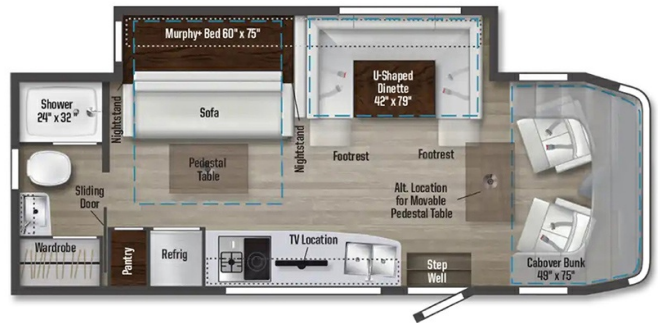

Disclaimer: Product information, pricing and photos are as accurate as possible and are subject to change without notice.

SELLING FEATURES

Specifications and Features:

- Chassis Brand: Mercedes-Benz® Sprinter
- Engine Type: V6
- Chassis Model: 3500
- Cylinders: 6
- Horsepower (bhp): 188
- Torque (Ft Lbs): 325
- Fuel Type: Diesel
- Transmission Brand: Mercedes-Benz®
- Transmission Type: Automatic
- Number Of Speeds: 9
- Driveline...

OPTIONS & EQUIPMENT

- ENT. SYSTEM
- DUAL PANE COACH WINDOWS
- HYDRAULIC LEVEL JACKS- AUTO
- SEATS DRIVER/PASS PRIMERA
- INVENTORY INCENTIVE
- CSA
- HARMONIOUS/TAUPE/COL WALNUT
- GLACIER