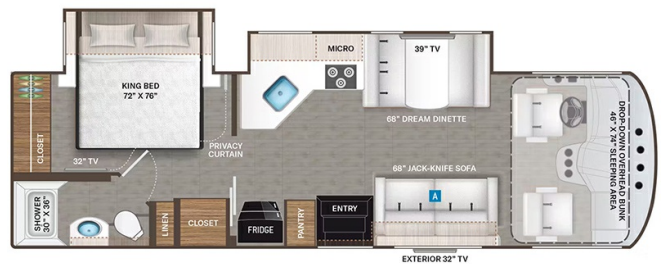

2023 THOR ACE. 29G

\$167,889.00

Originally ~~\$207,895.00~~

\$690 Bi-Weekly

SPECIFICATIONS

Year	2023
Manufacturer	THOR
Brand	ACE.
Model	29G
Type	Motorhome
Class	A
Fuel Type	Gas
Status	PreOwned
Stock #	48099A
Odometer	3750 kms.
VIN	AAR029G0050275
Chassis	Ford F53
Engine	350HP V8
Transmission	AUTO
Suspension	N/A
Leveling	N/A
Exterior Length	30.8 ft.
Dry Weight	18000 lbs.
Sleeping Capacity	8 person(s)
Interior Colour	N/A
Exterior Colour	Fiberglass
Slideouts	2

Disclaimer: Product information, pricing and photos are as accurate as possible and are subject to change without notice.

SELLING FEATURES

Specifications and Features:

- Chassis Brand: Ford
- Engine Type: V8
- Chassis Model: F53
- Cylinders: 8
- Horsepower (bhp): 350
- Torque (Ft Lbs): 468
- Fuel Type: Gas
- Transmission Brand: TorqShift
- Transmission Type: Automatic
- Number Of Speeds: 6
- Driveline Type: 4X2
- Length (ft): 30...