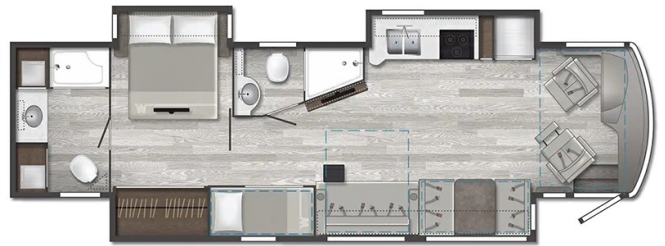

**CLEARANCE UNIT**

**\$349,913.00**

Originally ~~\$499,990.00~~

**\$1,361 Bi-Weekly**

**2023 WINNEBAGO FORZA DP 38W**

**SPECIFICATIONS**

Year	2023
Manufacturer	WINNEBAGO
Brand	FORZA DP
Model	38W
Type	Motorhome
Class	A
Fuel Type	Diesel
Status	New
Stock #	48035
Odometer	2295 kms.
VIN	4UZACJFC9PCUS7443
Chassis	Freightliner XC-Series
Engine	340HP I6 Diesel Pusher
Transmission	AUTO
Suspension	N/A
Leveling	N/A
Exterior Length	39.8 ft.
Dry Weight	29410 lbs.
Sleeping Capacity	10 person(s)
Interior Colour	N/A
Exterior Colour	Fiberglass
Slideouts	3

Disclaimer: Product information, pricing and photos are as accurate as possible and are subject to change without notice.

**SELLING FEATURES**

Specifications and Features:

- Chassis Brand: Freightliner
- Engine Type: I6 Diesel Pusher
- Chassis Model: XC-Series
- Cylinders: 6
- Horsepower (bhp): 340
- Torque (Ft Lbs): 700
- Fuel Type: Diesel
- Transmission Brand: Allison
- Transmission Type: Automatic
- Number Of Speeds: 6
- Drivelin...

**OPTIONS & EQUIPMENT**

- TAPESTRY/GRAY/DFT2
- EXT TV ENT. CENTER
- CSA
- RADIO SPEAKERS PREM
- RADIO-SAT. SIRIUS
- MOONLIGHT
- CHASSIS 2023 MODEL
- WASHER/DRYER PAIR
- LOFT BED
- SEAT-PASS, FOOTREST & TABLE
- WINDOW COVERING-EXCHANGE
- HRAP INV. DISCOUNT