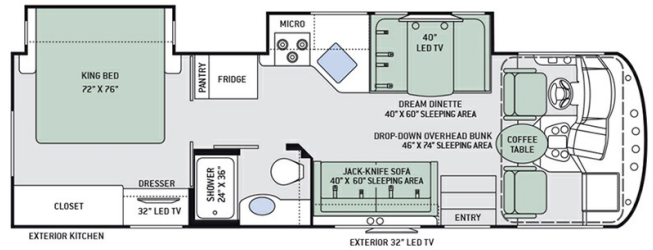

Disclaimer: Product information, pricing and photos are as accurate as possible and are subject to change without notice.

**SELLING FEATURES**

Specifications and Features:

- Chassis Brand: Ford
- Engine Type: V10
- Chassis Model: F-Series Super Duty
- Cylinders: 10
- Horsepower (bhp): 320
- Torque (Ft Lbs): 460
- Fuel Type: Gas
- Transmission Brand: TorqShift
- Transmission Type: Automatic
- Number Of Speeds: 6
- Driveline Type: 4X2...