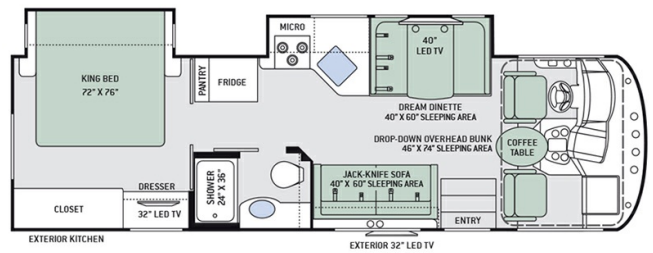

2017 THOR MOTOR COACH ACE 29.4

\$114,980.00

Originally ~~\$127,895.00~~

\$556 Bi-Weekly

SPECIFICATIONS

Year	2017
Manufacturer	THOR MOTOR COACH
Brand	ACE
Model	29.4
Type	Motorhome
Class	A
Fuel Type	Gas
Status	PreOwned
Stock #	48027A
Odometer	38201 kms.
VIN	1F65F5DY2H0A00159
Chassis	Ford F-Series Super Duty
Engine	320HP V10
Transmission	AUTO
Suspension	N/A
Leveling	N/A
Exterior Length	30.5 ft.
Dry Weight	18000 lbs.
Sleeping Capacity	8 person(s)
Interior Colour	N/A
Exterior Colour	Fiberglass
Slideouts	2