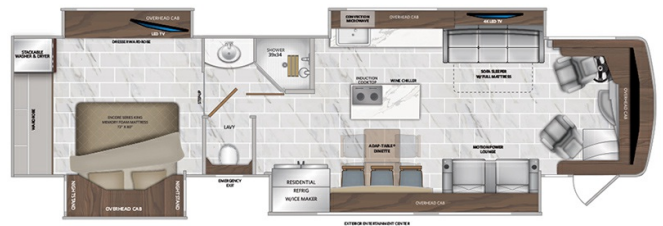

CLEARANCE UNIT

\$579,862.00

Originally \$964,980.00

\$2,253 Bi-Weekly

2023 AMERICAN COACH AMERICAN DREAM 39RK

SPECIFICATIONS

Year	2023
Manufacturer	AMERICAN COACH
Brand	AMERICAN DREAM
Model	39RK
Type	Motorhome
Class	A
Fuel Type	Diesel
Status	New
Stock #	47464
Odometer	3842 kms.
VIN	4UZFCGFE4PCUG7208
Chassis	Freightliner XC-Series
Engine	450HP I6 Diesel Pusher
Transmission	AUTO
Suspension	N/A
Leveling	N/A
Exterior Length	39.8 ft.
Dry Weight	47000 lbs.
Sleeping Capacity	6 person(s)
Interior Colour	N/A
Exterior Colour	Fiberglass
Slideouts	4

Disclaimer: Product information, pricing and photos are as accurate as possible and are subject to change without notice.

SELLING FEATURES

Specifications and Features:

- Chassis Brand: Freightliner
- Engine Type: I6 Diesel Pusher
- Chassis Model: XC-Series
- Cylinders: 6
- Horsepower (bhp): 450
- Torque (Ft Lbs): 1250
- Fuel Type: Diesel
- Transmission Brand: Allison
- Transmission Type: Automatic
- Number Of Speeds: 6
- Driveli...

OPTIONS & EQUIPMENT

- SAT DISH TRAV'LER DISH NETWORK
- EXT FREEZER
- RF MNT PATIO AWNING 2ND D/S
- CO-PILOT MONITOR
- CHESAPEAKE EXT GRAPHIC
- TECHNOLOGY PACKAGE
- TILE PATTERN #1
- 1ST FULL BAY 90IN S/O TRAY
- AC MY 23 PROGRAM
- FREIGHTLINER 450HP
- AIR TAX
- BROKERAGE
- PDI