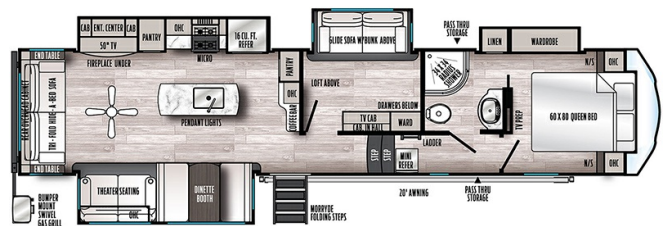

CLEARANCE UNIT

\$89,008.00

Originally \$133,790.00

\$388 Bi-Weekly

2023 FOREST RIVER SANDPIPER 3660MB

SPECIFICATIONS

Year	2023
Manufacturer	FOREST RIVER
Brand	SANDPIPER
Model	3660MB
Type	Fifth Wheel
Status	New
Stock #	47381
Suspension	N/A
Leveling	N/A
Exterior Length	41.3 ft.
Dry Weight	11659 lbs.
Sleeping Capacity	13 person(s)
Interior Colour	N/A
Exterior Colour	Fiberglass
Slideouts	4

Disclaimer: Product information, pricing and photos are as accurate as possible and are subject to change without notice.

SELLING FEATURES

Specifications and Features:

- Length (ft): 41'4"
- Width (ft): 8'0"
- Height (ft): 13'4"
- GVWR (lbs): 14115
- Dry Weight (lbs): 11659
- Payload Capacity (lbs): 2456
- Hitch Weight (lbs): 2115
- Number Of Fresh Water Holding Tanks: 1
- Total Fresh Water Tank Capacity (gal): 50
- Number Of Gr...

OPTIONS & EQUIPMENT

- 2ND A/C IN BEDROOM
- 2023 SIGNATURE PKG
- 8 CU FT GAS/ELEC FRIDGE
- 2023 PLATINUM PKG
- PLATINUM DISCOUNT
- HR VOLUME DISCOUNT
- LONGORN INTERIOR
- MVSA SEAL
- RVIA SEAL