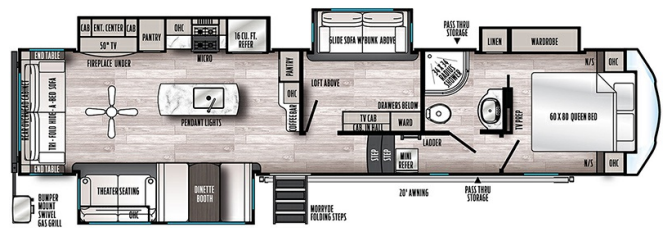

CLEARANCE UNIT

\$89,008.00

Originally \$133,790.00

\$388 Bi-Weekly

2023 FOREST RIVER SANDPIPER 3660MB

SPECIFICATIONS

Year	2023
Manufacturer	FOREST RIVER
Brand	SANDPIPER
Model	3660MB
Type	Fifth Wheel
Status	New
Stock #	47381
Suspension	N/A
Leveling	N/A
Exterior Length	41.3 ft.
Dry Weight	11659 lbs.
Sleeping Capacity	13 person(s)
Interior Colour	N/A
Exterior Colour	Fiberglass
Slideouts	4

Disclaimer: Product information, pricing and photos are as accurate as possible and are subject to change without notice.

SELLING FEATURES

Specifications and Features:

- Length (ft): 41'4"
- Width (ft): 8'0"
- Height (ft): 13'4"
- GVWR (lbs): 14115
- Dry Weight (lbs): 11659
- Payload Capacity (lbs): 2456
- Hitch Weight (lbs): 2115
- Number Of Fresh Water Holding Tanks: 1
- Total Fresh Water Tank Capacity (gal): 50
- Number Of Gr...

OPTIONS & EQUIPMENT

- 2ND A/C IN BEDROOM
- 2023 SIGNATURE PKG
- 8 CU FT GAS/ELEC FRIDGE
- 2023 PLATINUM PKG
- PLATINUM DISCOUNT
- HR VOLUME DISCOUNT
- LONGORN INTERIOR
- MVSA SEAL
- RVIA SEAL