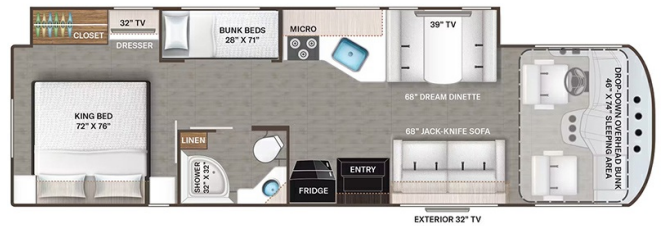

2023 THOR MOTOR COACH ACE 32B

\$166,758.00

Originally \$239,980.00

\$685 Bi-Weekly

SPECIFICATIONS

Year	2023
Manufacturer	THOR MOTOR COACH
Brand	ACE
Model	32B
Type	Motorhome
Class	A
Fuel Type	Gas
Status	New
Stock #	47230
Odometer	2961 kms.
VIN	1F66F5DN1N0A11854
Chassis	Ford F53
Engine	350HP V8
Transmission	AUTO
Suspension	N/A
Leveling	N/A
Exterior Length	33.4 ft.
Dry Weight	18000 lbs.
Sleeping Capacity	10 person(s)
Interior Colour	N/A
Exterior Colour	Fiberglass
Slideouts	1

Disclaimer: Product information, pricing and photos are as accurate as possible and are subject to change without notice.

SELLING FEATURES

Specifications and Features:

- Chassis Brand: Ford
- Engine Type: V8
- Chassis Model: F53
- Cylinders: 8
- Horsepower (bhp): 350
- Torque (Ft Lbs): 468
- Fuel Type: Gas
- Transmission Brand: TorqShift
- Transmission Type: Automatic
- Number Of Speeds: 6
- Driveline Type: 4X2
- Length (ft): 33...

OPTIONS & EQUIPMENT

- HOME COLLECTION
- 100W SOLAR CHARGING SYSTEM
- CSA
- IVORY COAST CABINETS
- CHASSIS 2022 FORD 18K
- IND. BLUE EXTERIOR
- ESTATE GREY INTERIOR
- STANDARD ALLOWANCE
- STOCKING ALLOWANCE