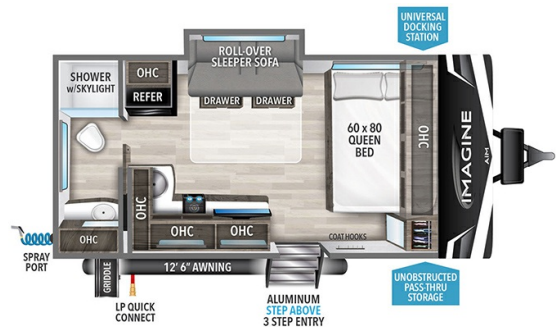

MSRP \$53,980.00

\$190 Bi-Weekly

\$0 down @ 7.99% APR for 60/240 months

(\$18,569 C.O.B.) O.A.C.

Woody's Price \$46,980.00

SPECIFICATIONS

Year	2024
Manufacturer	GRAND DESIGN
Brand	IMAGINE AIM
Model	16ML
Type	Travel Trailer
Status	New
Stock #	49077
Financing Available	✓
Warranty Available	Manufacturer
Suspension	N/A
Leveling	N/A
Exterior Length	20.0 ft.
Dry Weight	3768 lbs.
Sleeping Capacity	4 person(s)
Interior Colour	N/A
Exterior Colour	Fiberglass
Slideouts	1

Disclaimer: Product information, pricing and photos are as accurate as possible and are subject to change without notice.

SELLING FEATURES

Specifications and Features:

- Length (ft): 20'0"
- Width (ft): 8'0"
- Height (ft): 10'11"
- Interior Height (ft): 6'6"
- GVWR (lbs): 4795
- Dry Weight (lbs): 3768
- Hitch Weight (lbs): 412
- Number Of Fresh Water Holding Tanks: 1
- Total Fresh Water Tank Capacity (gal): 37
- Number Of Gray W...