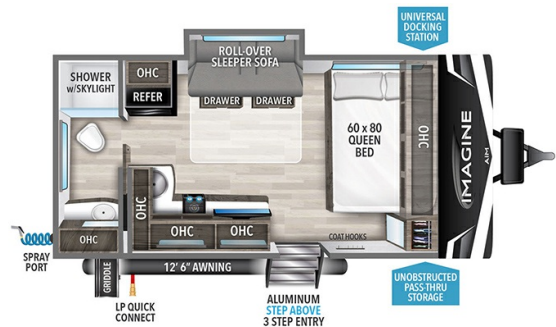

### SPECIFICATIONS

Year	2024
Manufacturer	GRAND DESIGN
Brand	IMAGINE
Model	16ML
Type	Travel Trailer
Status	New
Stock #	49077
Financing Available	✓
Warranty Available	Manufacturer
Suspension	N/A
Leveling	N/A
Exterior Length	20.0 ft.
Dry Weight	3768 lbs.
Sleeping Capacity	4 person(s)
Interior Colour	N/A
Exterior Colour	Fiberglass
Slideouts	1

### SELLING FEATURES

Specifications and Features:

- Length (ft): 20'0"
- Width (ft): 8'0"
- Height (ft): 10'11"
- Interior Height (ft): 6'6"
- GVWR (lbs): 4795
- Dry Weight (lbs): 3768
- Hitch Weight (lbs): 412
- Number Of Fresh Water Holding Tanks: 1
- Total Fresh Water Tank Capacity (gal): 37
- Number Of Gray W...