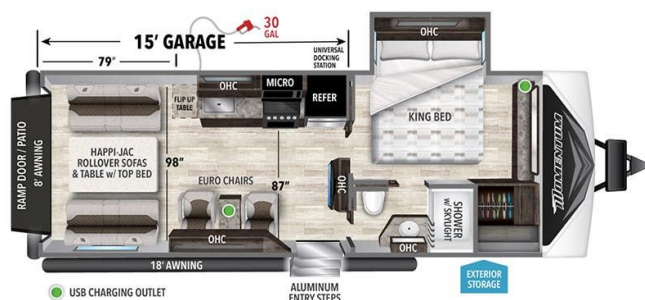

\$273 Bi-Weekly

2022 GRAND DESIGN MOMENTUM 23G

SPECIFICATIONS

Year	2022
Manufacturer	GRAND DESIGN
Brand	MOMENTUM
Model	23G
Type	Toy Hauler
Status	PreOwned
Stock #	22151
Financing Available	✘
Warranty Available	✘
Suspension	N/A
Leveling	N/A
Exterior Length	28.8 ft.
Dry Weight	7756 lbs.
Sleeping Capacity	6 person(s)
Interior Colour	Brown
Exterior Colour	White
Slideouts	1

Disclaimer: Product information, pricing and photos are as accurate as possible and are subject to change without notice.

SELLING FEATURES

Introducing the 2022 Momentum 23G, from Grand Design. The Momentum 23G has space for your toys and all the gear that goes with them. This toy hauler travel trailer sleeps up to 6 people. Inside the Momentum 23G, you will find a power lift bunk in the cargo bay that provides additional sleeping sp...

OPTIONS & EQUIPMENT

- FRONT POWER TONGUE JACK
- ROOF LADDER
- POWERAWNING
- MICROWAVE
- OVEN
- 3-BURNER STOVE TOP
- POWER LIFT BUNK

Powered by focusRV