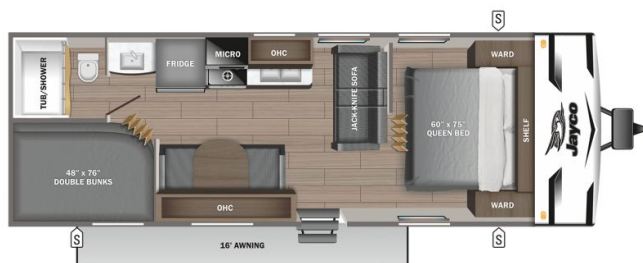

\$139 Bi-Weekly

2024 JAYCO JAY FLIGHT SLX 260BH

SPECIFICATIONS

Year	2024
Manufacturer	JAYCO
Brand	JAY FLIGHT SLX
Model	260BH
Type	Travel Trailer
Status	New
Stock #	22138
Financing Available	✘
Warranty Available	✘
Suspension	N/A
Leveling	N/A
Exterior Length	29.5 ft.
Dry Weight	4789 lbs.
Sleeping Capacity	10 person(s)
Interior Colour	Classic Farmhouse
Exterior Colour	White / Gray
Slideouts	N/A

Disclaimer: Product information, pricing and photos are as accurate as possible and are subject to change without notice.

SELLING FEATURES

Introducing the 2024 Jay Flight SLX 260BH, made by Jayco. This travel trailer is a great way to introduce your family to the RV lifestyle and sleeps up to 10 people. Inside this 2024 Jay Flight SLX 260BH, you'll find doublebunk beds that give you plenty of extra sleeping space. Included with thi...