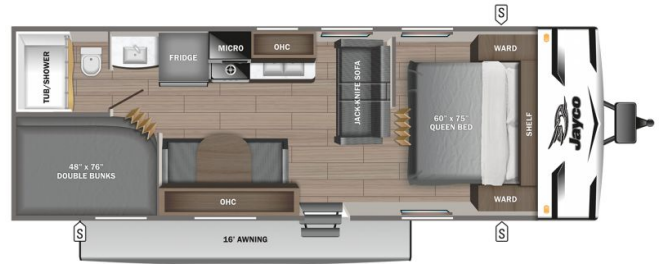

\$139 Bi-Weekly

2024 JAYCO JAY FLIGHT SLX 260BH

SPECIFICATIONS

| | |
|---------------------|-------------------|
| Year | 2024 |
| Manufacturer | JAYCO |
| Brand | JAY FLIGHT SLX |
| Model | 260BH |
| Type | Travel Trailer |
| Status | New |
| Stock # | 22139 |
| Financing Available | ✘ |
| Warranty Available | ✘ |
| Suspension | N/A |
| Leveling | N/A |
| Exterior Length | 29.5 ft. |
| Dry Weight | 4789 lbs. |
| Sleeping Capacity | 10 person(s) |
| Interior Colour | Classic Farmhouse |
| Exterior Colour | White / Gray |
| Slideouts | N/A |

Disclaimer: Product information, pricing and photos are as accurate as possible and are subject to change without notice.

SELLING FEATURES

Introducing the 2024 Jay Flight SLX 260BH, made by Jayco. This travel trailer is a great way to introduce your family to the RV lifestyle and sleeps up to 10 people. Inside this 2024 Jay Flight SLX 260BH, you'll find doublebunk beds that give you plenty of extra sleeping space. Included with thi...