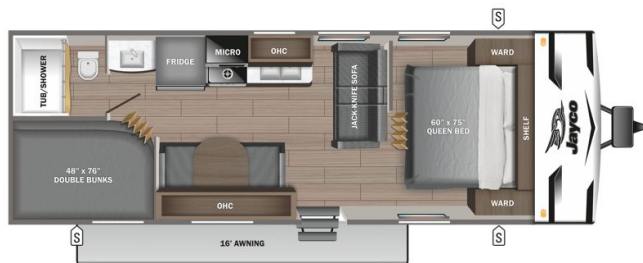

\$144 Bi-Weekly

2024 JAYCO JAY FLIGHT SLX 260BH

SPECIFICATIONS

Year	2024
Manufacturer	JAYCO
Brand	JAY FLIGHT SLX
Model	260BH
Type	Travel Trailer
Status	New
Stock #	22140
Financing Available	✘
Warranty Available	✘
Suspension	N/A
Leveling	N/A
Exterior Length	29.5 ft.
Dry Weight	4789 lbs.
Sleeping Capacity	10 person(s)
Interior Colour	Classic Farmhouse
Exterior Colour	White / Gray
Slideouts	N/A

Disclaimer: Product information, pricing and photos are as accurate as possible and are subject to change without notice.

SELLING FEATURES

Introducing the 2024 Jay Flight SLX 260BH, made by Jayco. This travel trailer is a great way to introduce your family to the RV lifestyle and sleeps up to 10 people. Inside this 2024 Jay Flight SLX 260BH, you'll find doublebunk beds that give you plenty of extra sleeping space. Included with thi...