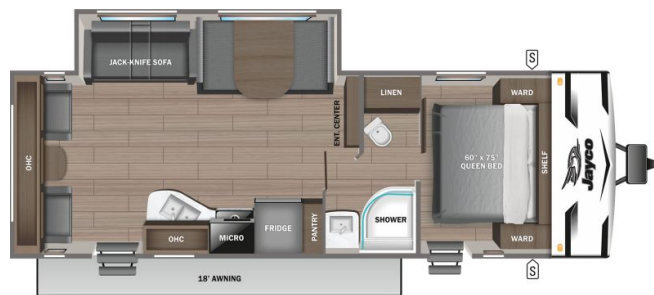

## 2024 JAYCO JAY FLIGHT SLX 262RLS

**\$38,990.00**

Originally \$49,450.00

**\$191 Bi-Weekly**

### SPECIFICATIONS

Year	2024
Manufacturer	JAYCO
Brand	JAY FLIGHT SLX
Model	262RLS
Type	Travel Trailer
Status	New
Stock #	22143
Financing Available	✘
Warranty Available	✘
Suspension	N/A
Leveling	N/A
Exterior Length	30.4 ft.
Dry Weight	6220 lbs.
Sleeping Capacity	6 person(s)
Interior Colour	Classic Farmhouse
Exterior Colour	White / Gray
Slideouts	1