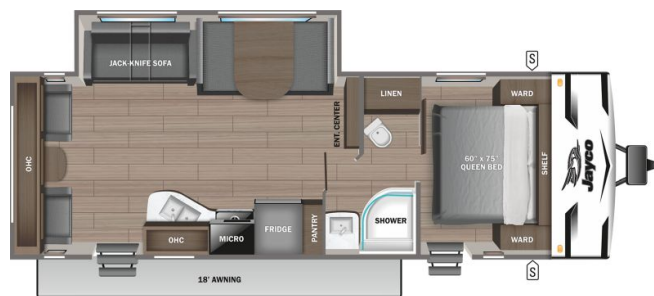

\$168 Bi-Weekly

2024 JAYCO JAY FLIGHT SLX 262RLS

SPECIFICATIONS

Year	2024
Manufacturer	JAYCO
Brand	JAY FLIGHT SLX
Model	262RLS
Type	Travel Trailer
Status	New
Stock #	22144
Financing Available	✘
Warranty Available	✘
Suspension	N/A
Leveling	N/A
Exterior Length	30.4 ft.
Dry Weight	6220 lbs.
Sleeping Capacity	6 person(s)
Interior Colour	Classic Farmhouse
Exterior Colour	White / Gray
Slideouts	1

Disclaimer: Product information, pricing and photos are as accurate as possible and are subject to change without notice.

SELLING FEATURES

Introducing the 2024 Jay Flight SLX 262RLSB, made by Jayco. The Jay Flight SLX 262RLSB provides you with all of the comforts you need. This travel trailer sleeps up to 6 people. Inside this 2024 Jay Flight SLX 262RLSB, you'll find a four seat bench dinette that converts to another bed for an addi...