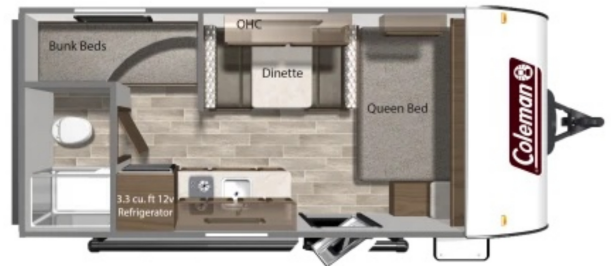

SPECIAL UNIT
\$18,900.00

Originally \$21,900

\$92 Bi-Weekly
2024 DUTCHMEN COLEMAN 17B
SPECIFICATIONS

Year	2024
Manufacturer	DUTCHMEN
Brand	COLEMAN
Model	17B
Type	Travel Trailer
Status	New
Stock #	8504
Financing Available	✘
Warranty Available	✘
Suspension	N/A
Leveling	N/A
Exterior Length	17.0 ft.
Dry Weight	2985 lbs.
Sleeping Capacity	N/A person(s)
Interior Colour	N/A
Exterior Colour	N/A
Slideouts	N/A