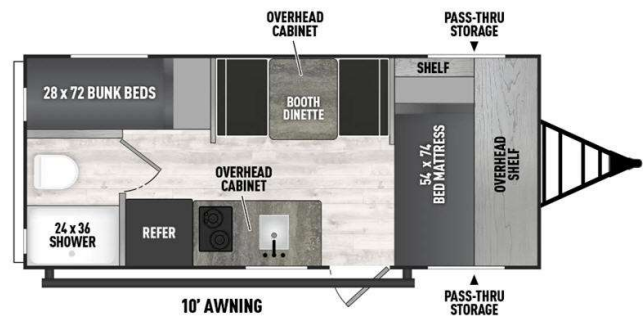

SPECIAL UNIT
\$23,900.00

Originally \$26,900

\$115 Bi-Weekly
2024 FOREST RIVER Clipper 17CBH
SPECIFICATIONS

Year	2024
Manufacturer	FOREST RIVER
Brand	Clipper
Model	17CBH
Type	Travel Trailer
Status	New
Stock #	8528
Financing Available	✓
Warranty Available	✓
Suspension	N/A
Leveling	N/A
Exterior Length	17.0 ft.
Dry Weight	2865 lbs.
Sleeping Capacity	N/A person(s)
Interior Colour	N/A
Exterior Colour	N/A
Slideouts	N/A

17CBH

Disclaimer: Product information, pricing and photos are as accurate as possible and are subject to change without notice.

SELLING FEATURES

The most-popular and top-selling single axle bunk model floorplan in the industry. Our commitment to all end-users is that we will always build this sub-3000 lb trailer with a dinette (and not a couch or bench seat - which prevents trailer pass through and a functional eating area for kids), a fu...