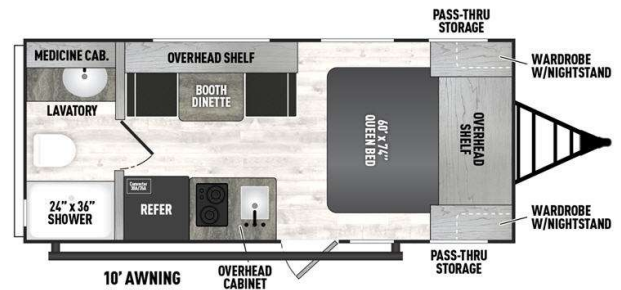

SPECIAL UNIT

\$23,900.00

Originally \$26,900

2024 COACHMEN Clipper 17CFQ

SPECIFICATIONS

Year	2024
Manufacturer	COACHMEN
Brand	Clipper
Model	17CFQ
Type	Travel Trailer
Status	New
Stock #	8529
Financing Available	✘
Warranty Available	✘
Suspension	N/A
Leveling	N/A
Exterior Length	17.0 ft.
Dry Weight	2970 lbs.
Sleeping Capacity	N/A person(s)
Interior Colour	N/A
Exterior Colour	N/A
Slideouts	N/A

17CFQ

Disclaimer: Product information, pricing and photos are as accurate as possible and are subject to change without notice.

SELLING FEATURES

The most popular 3K Series couples coach in our product lineup, the 17CFQ comes with a north/south walk-around bed with both side and over-head storage, 2-seat dinette (that converts into a bed), and a full-width rear bathroom. This camper is perfect for a couple looking for the most functional a...