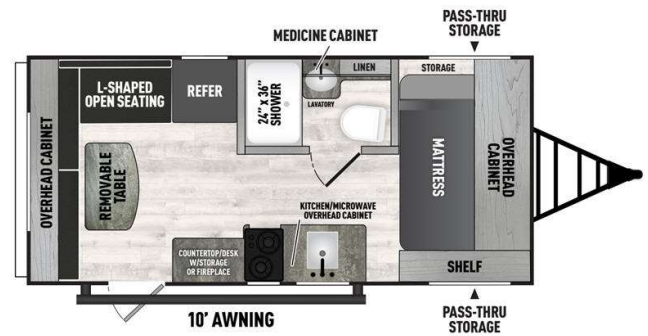

SPECIAL UNIT

2024 FOREST RIVER Clipper 18RL

SPECIFICATIONS

Year	2024
Manufacturer	FOREST RIVER
Brand	Clipper
Model	18RL
Type	Travel Trailer
Status	New
Stock #	8530
Financing Available	✓
Warranty Available	✓
Suspension	N/A
Leveling	N/A
Exterior Length	18.0 ft.
Dry Weight	3449 lbs.
Sleeping Capacity	N/A person(s)
Interior Colour	N/A
Exterior Colour	N/A
Slideouts	N/A

18RL

Disclaimer: Product information, pricing and photos are as accurate as possible and are subject to change without notice.

SELLING FEATURES

INDUSTRY EXCLUSIVE – 2024 model. This 2024 floorplan is a rear-entry/rear-living couple's coach. To eliminate having the entry door merge directly into the bedroom area, we built the 18RL. This rear entry door enables a couple to enjoy maximum airflow, entertainment space, and 3-side views withou...