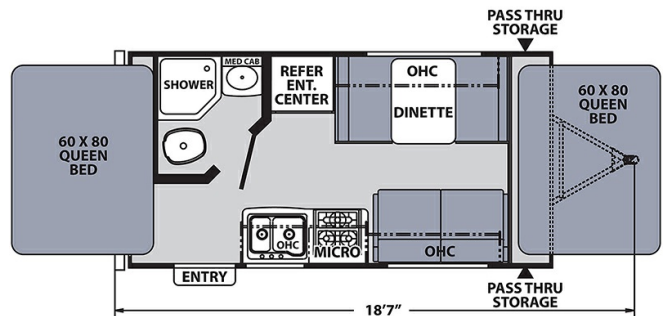

\$20,900.00

2020 COACHMEN APEX NANO 15X

SPECIFICATIONS

Year	2020
Manufacturer	COACHMEN
Brand	APEX NANO
Model	15X
Type	Hybrid
Status	PreOwned
Stock #	13012A
Financing Available	✘
Warranty Available	✘
Suspension	Springs
Leveling	Manual
Exterior Length	18.6 ft.
Dry Weight	2920 lbs.
Sleeping Capacity	8 person(s)
Interior Colour	N/A
Exterior Colour	Fiberglass
Slideouts	N/A