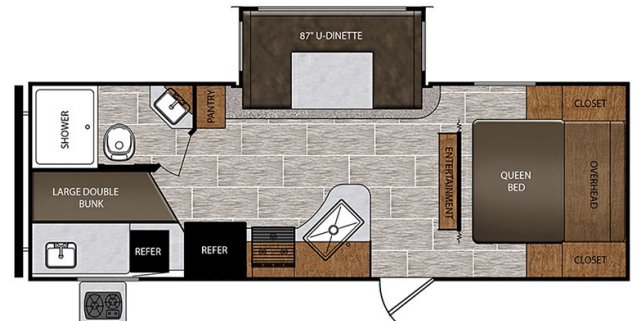

**\$29,900.00**

**2022 PRIMETIME AVENGER 24BHS**

**SPECIFICATIONS**

Year	2022
Manufacturer	PRIMETIME
Brand	AVENGER
Model	24BHS
Type	Travel Trailer
Status	PreOwned
Stock #	12932A
Financing Available	✘
Warranty Available	✘
Suspension	Springs
Leveling	Manual
Exterior Length	28.2 ft.
Dry Weight	5481 lbs.
Sleeping Capacity	8 person(s)
Interior Colour	N/A
Exterior Colour	Aluminum
Slideouts	1