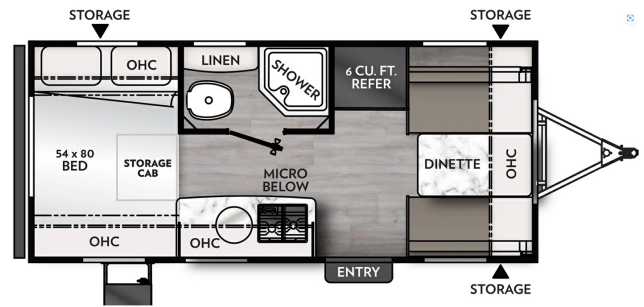

OPTIONS & EQUIPMENT

Awning	Aluminum Wheels	Heating	Air Conditioning Unit(s)	Back Flush	Battery Tray	AC/DC Converter
Fully Furnished	Stabilizer Jacks	LPG Detector	Microwave	Monitor Panel	Outside Shower	
Sky Light(s)	Smoke Detector	Solar Panel	Spare with Carrier	Toilet Facilities	TV Antenna	
Bluetooth	LED lights					

Powered by focusRV