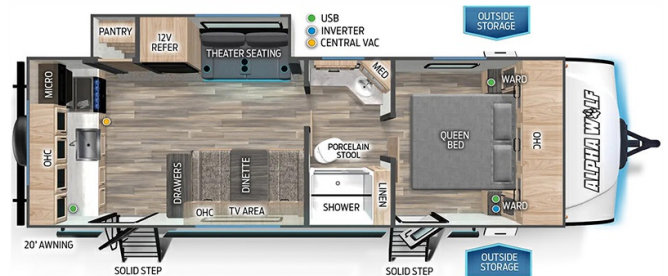

**2023 FOREST RIVER CHEROKEE ALPHA WOLF 23LDE**

**\$47,995.00**

Originally \$58,671.00

**SPECIFICATIONS**

Year	2023
Manufacturer	FOREST RIVER
Brand	CHEROKEE ALPHA WOLF
Model	23LDE
Type	Travel Trailer
Status	New
Stock #	13320
Financing Available	✘
Warranty Available	✘
Suspension	Springs
Leveling	Manual
Exterior Length	28.8 ft.
Dry Weight	5608 lbs.
Sleeping Capacity	4 person(s)
Interior Colour	N/A
Exterior Colour	Fiberglass
Slideouts	1

**Disclaimer:** Product information, pricing and photos are as accurate as possible and are subject to change without notice.

**SELLING FEATURES**

**NEW FLOORPLAN!** This lightweight couples coach embodies versatility! On top of the rear kitchen with a full pantry, the interior includes plush theatre seats with heat-light-massage, transformable dinette with extra sleeping space, panoramic rear window over the kitchen sink, USB/USB-C ports throu...

**OPTIONS & EQUIPMENT**

Awning	Heating	Air Conditioning Unit(s)	Battery Tray	AC/DC Converter	Dual Wheels	Extra Door
Fully Furnished	Stabilizer Jacks	LPG Detector	Microwave	Monitor Panel	Sky Light(s)	
Smoke Detector	Spare with Carrier	TV Antenna	Back-Up Camera Prep	Bluetooth	LED lights	
Outside Speakers	Pantry	Power Tongue Jack				