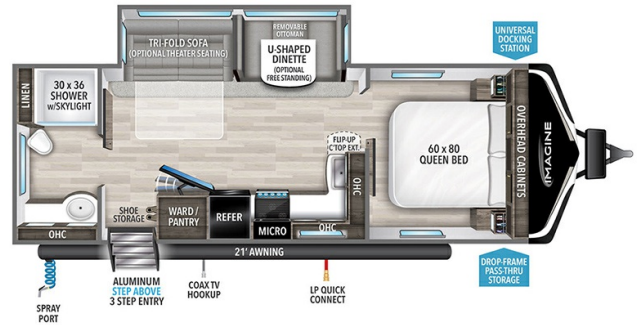

2024 GRAND DESIGN IMAGINE 2600RB

MSRP \$68,980.00

\$223 Bi-Weekly

\$0 down @ 7.99% APR for 60/240 months

(\$21,731 C.O.B.) O.A.C.

Woody's Price \$54,980.00

SPECIFICATIONS

Year	2024
Manufacturer	GRAND DESIGN
Brand	IMAGINE
Model	2600RB
Type	Travel Trailer
Status	New
Stock #	49054
Financing Available	✓
Warranty Available	Manufacturer
Suspension	N/A
Leveling	N/A
Exterior Length	29.7 ft.
Dry Weight	5795 lbs.
Sleeping Capacity	6 person(s)
Interior Colour	HEARTHSTONE
Exterior Colour	Fiberglass
Slideouts	1

Disclaimer: Product information, pricing and photos are as accurate as possible and are subject to change without notice.

SELLING FEATURES

Specifications and Features:

- Length (ft): 29'8"
- Width (ft): 8'0"
- Height (ft): 11'2"
- Interior Height (ft): 6'9"
- GVWR (lbs): 7850
- Dry Weight (lbs): 5795
- Payload Capacity (lbs): 2055
- Hitch Weight (lbs): 594
- Number Of Fresh Water Holding Tanks: 1
- Total Fresh Water Tank Capacit...