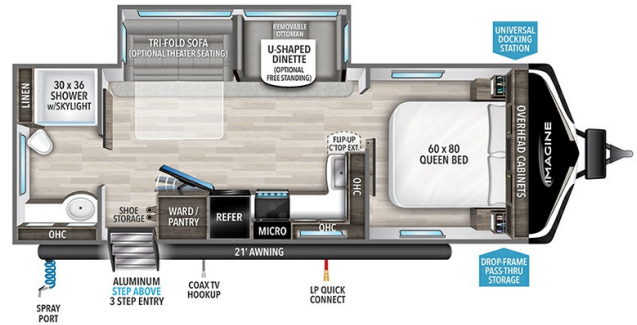

2024 GRAND DESIGN IMAGINE 2600RB

MSRP \$68,980.00

\$239 Bi-Weekly

\$0 down @ 7.99% APR for 60/240 months

(\$23,312 C.O.B.) O.A.C.

Woody's Price \$58,980.00

SPECIFICATIONS

Year	2024
Manufacturer	GRAND DESIGN
Brand	IMAGINE
Model	2600RB
Type	Travel Trailer
Status	New
Stock #	49054
Financing Available	✓
Warranty Available	Manufacturer
Suspension	N/A
Leveling	N/A
Exterior Length	29.7 ft.
Dry Weight	5795 lbs.
Sleeping Capacity	6 person(s)
Interior Colour	HEARTHSTONE
Exterior Colour	Fiberglass
Slideouts	1

Disclaimer: Product information, pricing and photos are as accurate as possible and are subject to change without notice.

SELLING FEATURES

Specifications and Features:

- Length (ft): 29'8"
- Width (ft): 8'0"
- Height (ft): 11'2"
- Interior Height (ft): 6'9"
- GVWR (lbs): 7850
- Dry Weight (lbs): 5795
- Payload Capacity (lbs): 2055
- Hitch Weight (lbs): 594
- Number Of Fresh Water Holding Tanks: 1
- Total Fresh Water Tank Capacit...