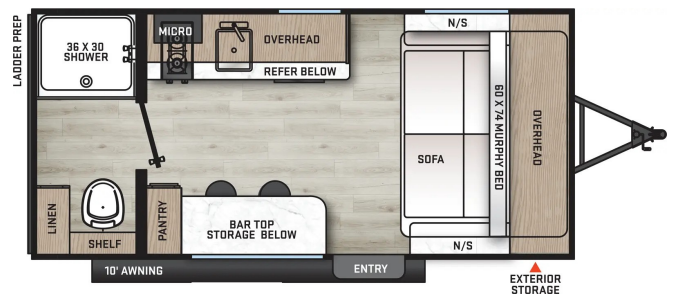

SPECIAL UNIT

\$19,995.00

Originally ~~\$32,499~~

\$56 Weekly

2024 COACHMEN CATALINA 154RBX

SPECIFICATIONS

Year	2024
Manufacturer	COACHMEN
Brand	CATALINA
Model	154RBX
Type	Travel Trailer
Status	New
Stock #	I1259
Financing Available	✓
Warranty Available	✓
Suspension	N/A
Leveling	Scissor
Exterior Length	19.6 ft.
Dry Weight	3154 lbs.
Sleeping Capacity	2 person(s)
Interior Colour	N/A
Exterior Colour	aluminum
Slideouts	N/A

Disclaimer: Product information, pricing and photos are as accurate as possible and are subject to change without notice.

SELLING FEATURES

Need a small trailer? This is the Catalina 154RBX. With features such as solar prep, JBL Soundsystem, power awning with light strip, leash link for pets, heat and AC, and single axle. Weighing just over 3100 pounds. This is perfect for anyone with a small SUV.

As you walk in the trailer un...

OPTIONS & EQUIPMENT

Awning 10'	Aluminum Wheels	Fridge with 1 doors	Heating	Air Conditioning Unit(s)	Aux Battery	Battery Charger
Battery Tray	Solid Surface Counter Tops	Enclosed Underbelly	Fully Furnished	Hide A Bed	Stabilizer Jacks	
LPG Detector	Microwave	Convection Oven	Monitor Panel	Outside Shower	Power Air Vents	
Power Bath Vents	Satellite Dish	Sky Light(s)	Smoke Detector	Trailer Hitch	Gas (dsi) Water Heater 6	
Winterizing						