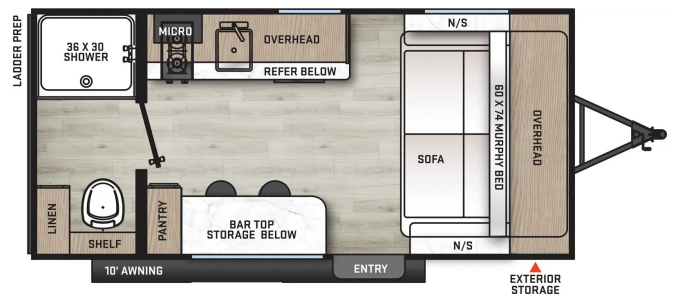

SPECIAL UNIT

\$19,995.00

Originally \$32,499

\$60 Weekly

2024 COACHMEN CATALINA 154RBX

SPECIFICATIONS

Year	2024
Manufacturer	COACHMEN
Brand	CATALINA
Model	154RBX
Type	Travel Trailer
Status	New
Stock #	I1259
Financing Available	✓
Warranty Available	✓
Suspension	N/A
Leveling	Scissor
Exterior Length	19.6 ft.
Dry Weight	3154 lbs.
Sleeping Capacity	2 person(s)
Interior Colour	N/A
Exterior Colour	aluminum
Slideouts	N/A

Disclaimer: Product information, pricing and photos are as accurate as possible and are subject to change without notice.

SELLING FEATURES

Need a small trailer? This is the Catalina 154RBX. With features such as solar prep, JBL Soundsystem, power awning with light strip, leash link for pets, heat and AC, and single axle. Weighing just over 3100 pounds. This is perfect for anyone with a small SUV.

As you walk in the trailer un...

OPTIONS & EQUIPMENT

Awning 10'	Aluminum Wheels	Fridge with 1 doors	Heating	Air Conditioning Unit(s)	Aux Battery	Battery Charger
Battery Tray	Solid Surface Counter Tops	Enclosed Underbelly	Fully Furnished	Hide A Bed	Stabilizer Jacks	
LPG Detector	Microwave	Convection Oven	Monitor Panel	Outside Shower	Power Air Vents	
Power Bath Vents	Satellite Dish	Sky Light(s)	Smoke Detector	Trailer Hitch	Gas (dsi) Water Heater 6	
Winterizing						