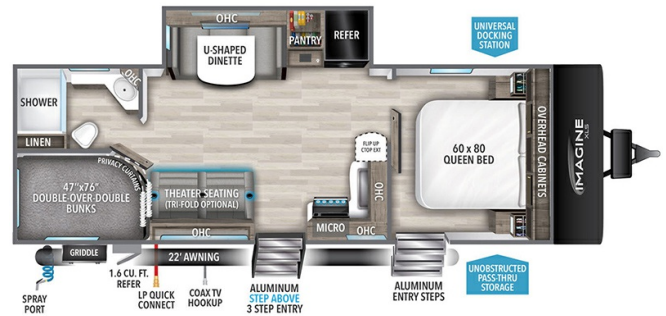

2025 GRAND DESIGN IMAGINE XLS 25DBE

MSRP \$69,980.00

\$243 Bi-Weekly

\$0 down @ 7.99% APR for 60/240 months
(\$23,708 C.O.B.) O.A.C.

Woody's Price \$59,980.00

SPECIFICATIONS

Year	2025
Manufacturer	GRAND DESIGN
Brand	IMAGINE XLS
Model	25DBE
Type	Travel Trailer
Status	New
Stock #	49048
Financing Available	✓
Warranty Available	Manufacturer
Suspension	N/A
Leveling	N/A
Exterior Length	29.8 ft.
Dry Weight	6198 lbs.
Sleeping Capacity	10 person(s)
Interior Colour	HEARTHSTONE
Exterior Colour	Fiberglass
Slideouts	1

Disclaimer: Product information, pricing and photos are as accurate as possible and are subject to change without notice.

SELLING FEATURES

Specifications and Features:

- Length (ft): 29'9"
- Width (ft): 8'0"
- Height (ft): 10'10"
- Interior Height (ft): 6'6"
- GVWR (lbs): 7395
- Dry Weight (lbs): 6198
- Hitch Weight (lbs): 631
- Number Of Fresh Water Holding Tanks: 1
- Total Fresh Water Tank Capacity (gal): 37
- Number Of Gray W...