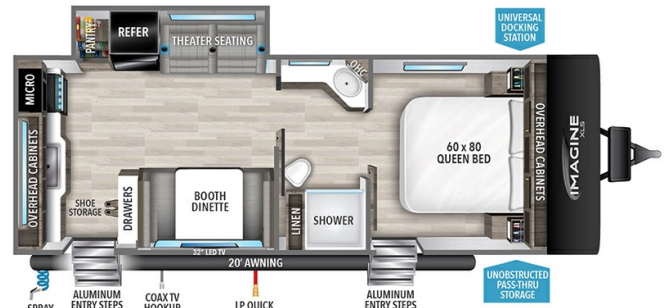

\$218 Bi-Weekly

\$0 down @ 7.99% APR for 60/240 months

(\$21,253 C.O.B.) O.A.C.

Woody's Price \$53,771.00

2024 GRAND DESIGN IMAGINE XLS 23LDE

SPECIFICATIONS

Year	2024
Manufacturer	GRAND DESIGN
Brand	IMAGINE XLS
Model	23LDE
Type	Travel Trailer
Status	New
Stock #	49046
Financing Available	✓
Warranty Available	Manufacturer
Suspension	N/A
Leveling	N/A
Exterior Length	28.4 ft.
Dry Weight	5597 lbs.
Sleeping Capacity	4 person(s)
Interior Colour	HEARTHSTONE
Exterior Colour	Fiberglass
Slideouts	1

Disclaimer: Product information, pricing and photos are as accurate as possible and are subject to change without notice.

SELLING FEATURES

Specifications and Features:

- Length (ft): 28'5"
- Width (ft): 8'0"
- Height (ft): 10'10"
- Interior Height (ft): 6'6"
- GVWR (lbs): 6995
- Dry Weight (lbs): 5597
- Payload Capacity (lbs): 1398
- Hitch Weight (lbs): 524
- Number Of Fresh Water Holding Tanks: 1
- Total Fresh Water Tank Capac...