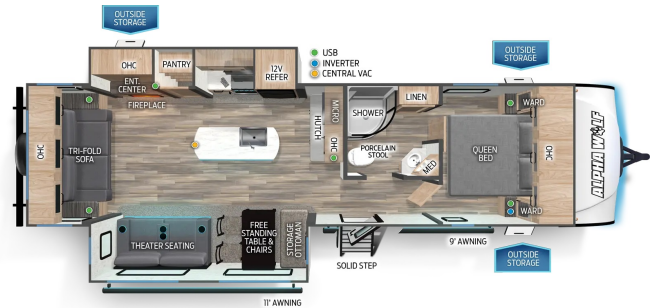

\$55,995.00

Originally \$64,620.00

2024 CHEROKEE ALPHA WOLF 26RL

SPECIFICATIONS

Year	2024
Manufacturer	CHEROKEE
Brand	ALPHA WOLF
Model	26RL
Type	Travel Trailer
Status	New
Stock #	13319
Financing Available	✓
Warranty Available	✓
Suspension	Springs
Leveling	Manual
Exterior Length	34.5 ft.
Dry Weight	7280 lbs.
Sleeping Capacity	4 person(s)
Interior Colour	N/A
Exterior Colour	N/A
Slideouts	2

Disclaimer: Product information, pricing and photos are as accurate as possible and are subject to change without notice.

SELLING FEATURES

Interior highlights include dual opposing slides, a rear deluxe tri-fold hide-a-bed sofa, plush theatre seats with heat-light-massage, stylish free-standing table with four seats, panoramic rear window for a view of the lake, large kitchen island with farm style sink, radius shower with opaque gl...

OPTIONS & EQUIPMENT

Awning	Heating	Air Conditioning Unit(s)	Battery Tray	AC/DC Converter	Day Night Shades	Dual Wheels
Fantastic Fan	Fireplace	Fully Furnished	Hide A Bed	Island Bed	Stabilizer Jacks	
LPG Detector	Microwave	Monitor Panel	Outside Shower	Power Bath Vents	Sky Light(s)	
Smoke Detector	Solar Panel	Spare with Carrier	Toilet Facilities	Television	TV Antenna	
Back-Up Camera Prep	LED lights	Outside Speakers	Pantry	Power Tongue Jack		