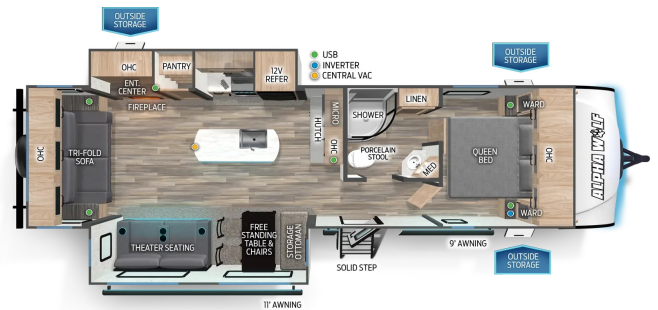

2024 CHEROKEE ALPHA WOLF 26RL

\$55,995.00

Originally \$64,620.00

SPECIFICATIONS

Year	2024
Manufacturer	CHEROKEE
Brand	ALPHA WOLF
Model	26RL
Type	Travel Trailer
Status	New
Stock #	13319
Financing Available	✓
Warranty Available	✓
Suspension	Springs
Leveling	Manual
Exterior Length	34.5 ft.
Dry Weight	7280 lbs.
Sleeping Capacity	4 person(s)
Interior Colour	N/A
Exterior Colour	N/A
Slideouts	2

Disclaimer: Product information, pricing and photos are as accurate as possible and are subject to change without notice.

SELLING FEATURES

Interior highlights include dual opposing slides, a rear deluxe tri-fold hide-a-bed sofa, plush theatre seats with heat-light-massage, stylish free-standing table with four seats, panoramic rear window for a view of the lake, large kitchen island with farm style sink, radius shower with opaque gl...

OPTIONS & EQUIPMENT

Awning	Heating	Air Conditioning Unit(s)	Battery Tray	AC/DC Converter	Day Night Shades	Dual Wheels
Fantastic Fan	Fireplace	Fully Furnished	Hide A Bed	Island Bed	Stabilizer Jacks	
LPG Detector	Microwave	Monitor Panel	Outside Shower	Power Bath Vents	Sky Light(s)	
Smoke Detector	Solar Panel	Spare with Carrier	Toilet Facilities	Television	TV Antenna	
Back-Up Camera Prep	LED lights	Outside Speakers	Pantry	Power Tongue Jack		