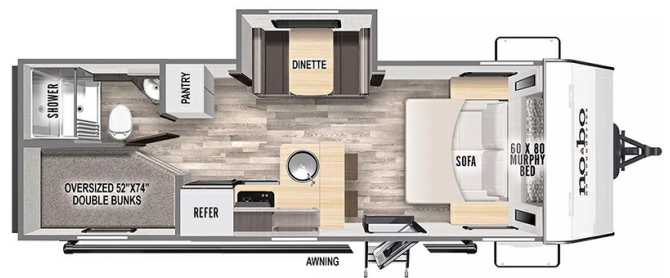

SPECIFICATIONS

Year	2024
Manufacturer	FOREST RIVER
Brand	NO BOUNDARIES
Model	NO BO 20.3 EO
Type	Travel Trailer
Status	New
Stock #	RV025996
Financing Available	✓
Warranty Available	✓
Suspension	N/A
Leveling	N/A
Exterior Length	26.2 ft.
Dry Weight	4662 lbs.
Sleeping Capacity	8 person(s)
Interior Colour	Aspen Frost
Exterior Colour	Fiberglass
Slideouts	1

Disclaimer: Product information, pricing and photos are as accurate as possible and are subject to change without notice.

SELLING FEATURES

Specifications and Features:

- Length (ft): 26'2"
- Width (ft): 8'0"
- Height (ft): 11'3"
- GVWR (lbs): 7578
- Dry Weight (lbs): 4662
- Payload Capacity (lbs): 2916
- Hitch Weight (lbs): 578
- Number Of Fresh Water Holding Tanks: 1
- Total Fresh Water Tank Capacity (gal): 40
- Number Of Gray ...