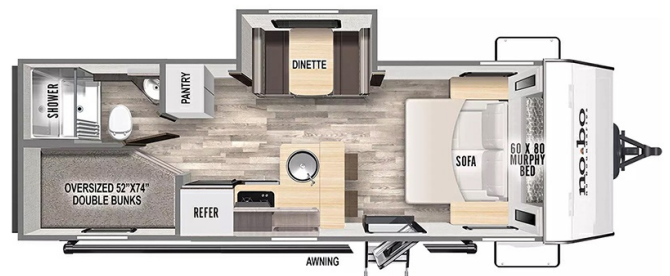

CASCADE

sales@towtallycamping.com 1-530-241-7848

2425 Cascade Blvd., Redding, CA 96003

Local 1-530-241-7848 | <https://www.towtallycamping.com/>

SPECIAL UNIT

\$25,992.00

Originally \$27,492

2024 FOREST RIVER NO BOUNDARIES NO BO 20.3 EO

SPECIFICATIONS

Year	2024
Manufacturer	FOREST RIVER
Brand	NO BOUNDARIES
Model	NO BO 20.3 EO
Type	Travel Trailer
Status	New
Stock #	RV025996
Financing Available	✓
Warranty Available	✓
Suspension	N/A
Leveling	N/A
Exterior Length	26.2 ft.
Dry Weight	4662 lbs.
Sleeping Capacity	8 person(s)
Interior Colour	Aspen Frost
Exterior Colour	Fiberglass
Slideouts	1

Disclaimer: Product information, pricing and photos are as accurate as possible and are subject to change without notice.

SELLING FEATURES

Specifications and Features:

- Length (ft): 26'2"
- Width (ft): 8'0"
- Height (ft): 11'3"
- GVWR (lbs): 7578
- Dry Weight (lbs): 4662
- Payload Capacity (lbs): 2916
- Hitch Weight (lbs): 578
- Number Of Fresh Water Holding Tanks: 1
- Total Fresh Water Tank Capacity (gal): 40
- Number Of Gray ...