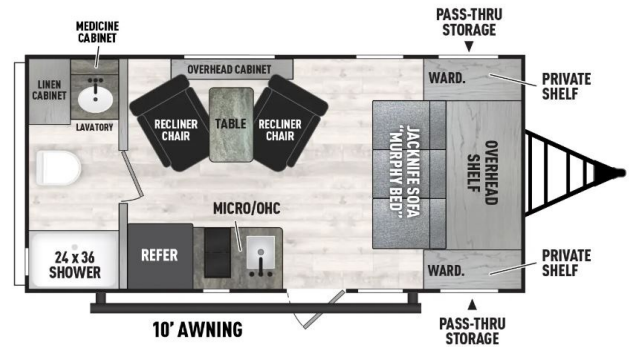

SPECIAL UNIT
\$27,900.00

Originally \$29,900

2024 COACHMEN Clipper 18FQ
SPECIFICATIONS

Year	2024
Manufacturer	COACHMEN
Brand	Clipper
Model	18FQ
Type	Travel Trailer
Status	New
Stock #	8516
Financing Available	✘
Warranty Available	✘
Suspension	N/A
Leveling	N/A
Exterior Length	20.5 ft.
Dry Weight	3998 lbs.
Sleeping Capacity	2 person(s)
Interior Colour	Grey
Exterior Colour	White
Slideouts	N/A

Disclaimer: Product information, pricing and photos are as accurate as possible and are subject to change without notice.

SELLING FEATURES

INDUSTRY EXCLUSIVE – 2024 model. This 18FQ is the first single axle conventional travel trailer to feature a 3-person jack-knife sofa, 2 euro-recliner swivel chairs, 2 separate table locations, a full trailer-width bathroom, and a north/south walk-around murphy bed with hidden corner storage... all...