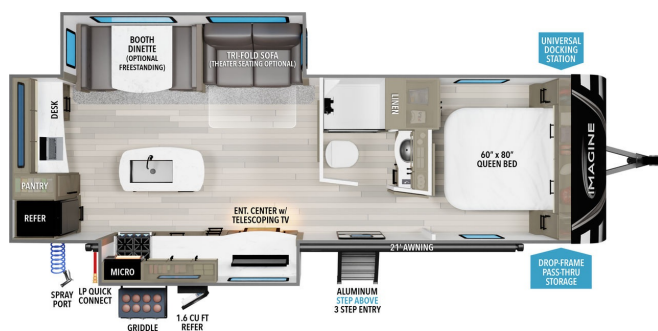

2024 GRAND DESIGN IMAGINE 2670MK

SPECIFICATIONS

Year	2024
Manufacturer	GRAND DESIGN
Brand	IMAGINE
Model	2670MK
Type	Travel Trailer
Status	New
Stock #	7530
Financing Available	✓
Warranty Available	✓
Suspension	N/A
Leveling	N/A
Exterior Length	32.0 ft.
Dry Weight	N/A lbs.
Sleeping Capacity	N/A person(s)
Interior Colour	N/A
Exterior Colour	N/A
Slideouts	2

Disclaimer: Product information, pricing and photos are as accurate as possible and are subject to change without notice.

SELLING FEATURES

EXTERIOR

- Roof Ladder
- Power Tongue Jack
- 80% Tint Radius Safety Glass Windows
- 20# LP Bottles (2) w/ Level Gauges
- 28" Radius Entry Door
- 6' Coily Hose Breakaway Cable
- Adjustable Power Awning w/ LED Lights
- Motion Sensor Entry LED Lighting
- Spare Tire & Carrier
- Tuff-Ply Pass Thru F...

OPTIONS & EQUIPMENT

Theater Seating

Powered by focusRV