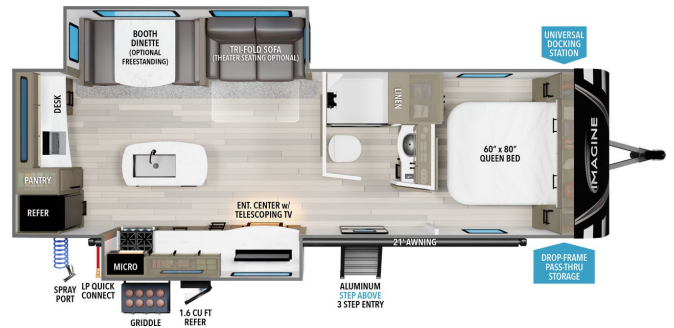

2024 GRAND DESIGN IMAGINE 2670MK

SPECIFICATIONS

Year	2024
Manufacturer	GRAND DESIGN
Brand	IMAGINE
Model	2670MK
Type	Travel Trailer
Status	New
Stock #	7530
Financing Available	✓
Warranty Available	✓
Suspension	N/A
Leveling	N/A
Exterior Length	32.0 ft.
Dry Weight	N/A lbs.
Sleeping Capacity	N/A person(s)
Interior Colour	N/A
Exterior Colour	N/A
Slideouts	2