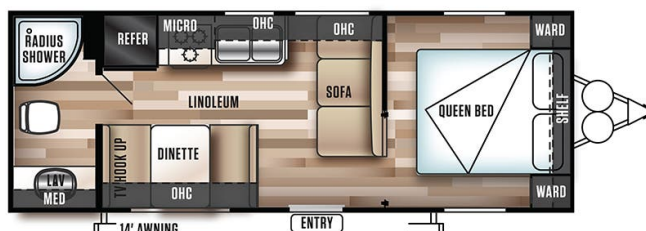

2019 FOREST RIVER SALEM CRUISE LITE 241QBXL

\$24,900.00

\$134 Bi-Weekly

SPECIFICATIONS

Year	2019
Manufacturer	FOREST RIVER
Brand	SALEM CRUISE LITE
Model	241QBXL
Type	Travel Trailer
Status	PreOwned
Stock #	7372B
Financing Available	✓
Warranty Available	✓
Suspension	N/A
Leveling	N/A
Exterior Length	26.0 ft.
Dry Weight	N/A lbs.
Sleeping Capacity	6 person(s)
Interior Colour	N/A
Exterior Colour	N/A
Slideouts	N/A