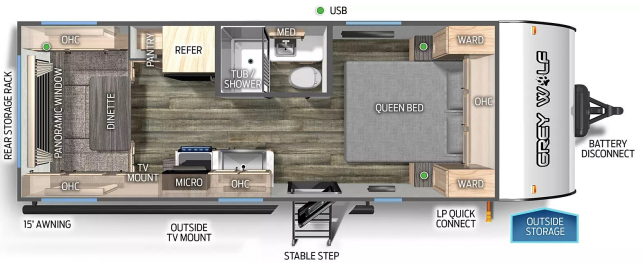

Disclaimer: Product information, pricing and photos are as accurate as possible and are subject to change without notice.

SELLING FEATURES

The Wolf Den 20RDSE is a light weight couples camper & is something special! A well designed open floor plan makes this unit feel spacious even with a small footprint. The extra-large U-shaped dinette and huge rear window makes this unit stand out from its peers. Add in modern kitchen appliances,...