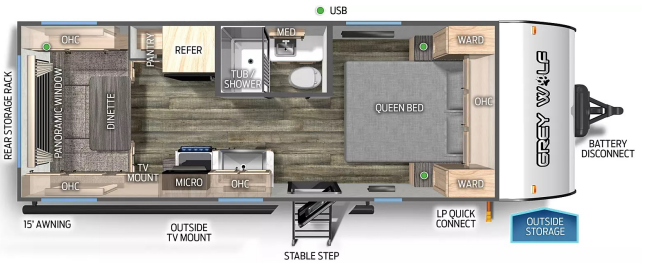

Disclaimer: Product information, pricing and photos are as accurate as possible and are subject to change without notice.

SELLING FEATURES

The Wolf Den 20RDSE is a light weight couples camper & is something special! A well designed open floor plan makes this unit feel spacious even with a small footprint. The extra-large U-shaped dinette and huge rear window makes this unit stand out from its peers. Add in modern kitchen appliances,...